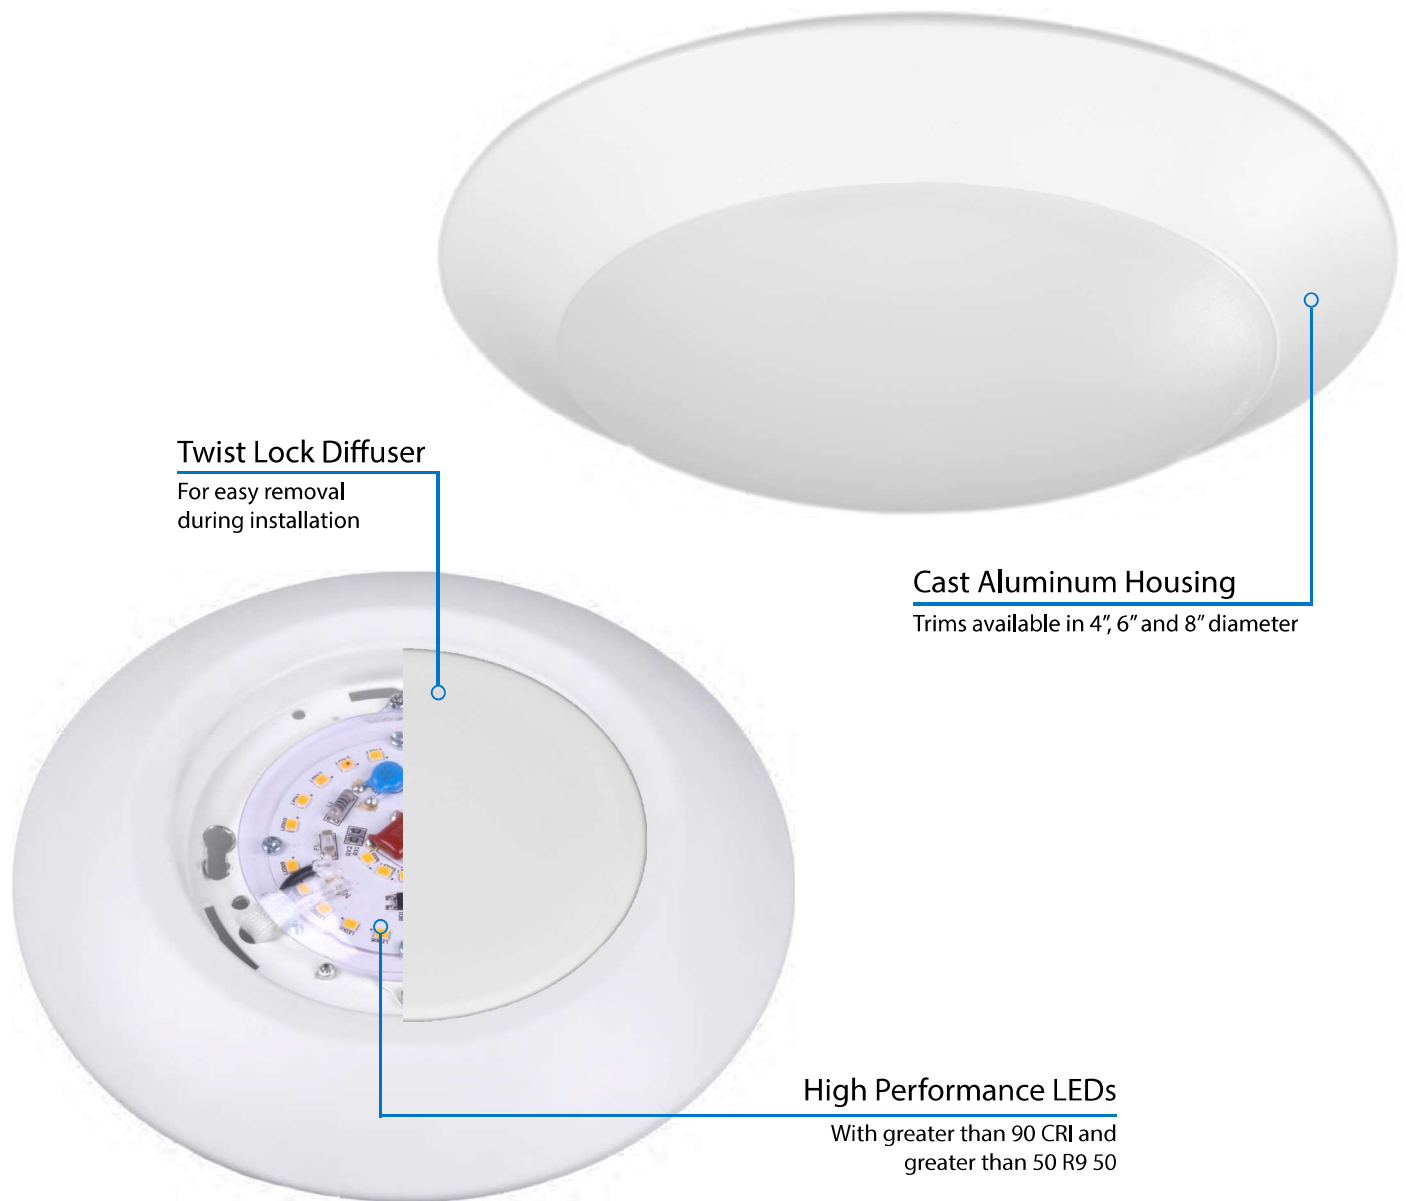

DSK

Driverless Surface Mount **LED** Downlight

The DSK Driverless Surface Mount LED Downlight is our thinnest installation solution designed to fit the tightest of spaces. The driverless technology allows this fixture to fasten to most any 4" pancake, non-metallic or 4/O junction box eliminating the need for recessed housing. Simply remove the twist lock diffuser and set your included captive screws. It's that quick!

Twist Lock Diffuser

For easy removal during installation

Cast Aluminum Housing

Trims available in 4", 6" and 8" diameter

High Performance LEDs

With greater than 90 CRI and greater than 50 R9 50

Product Measurements			
	DSK4	DSK56	DSK8
Trim Width:	6.25in (159 mm)	7.33in (186 mm)	9.44in (240 mm)
Fixture Height:	1.13in (29 mm)	1.13in (29 mm)	1.50in (38 mm)