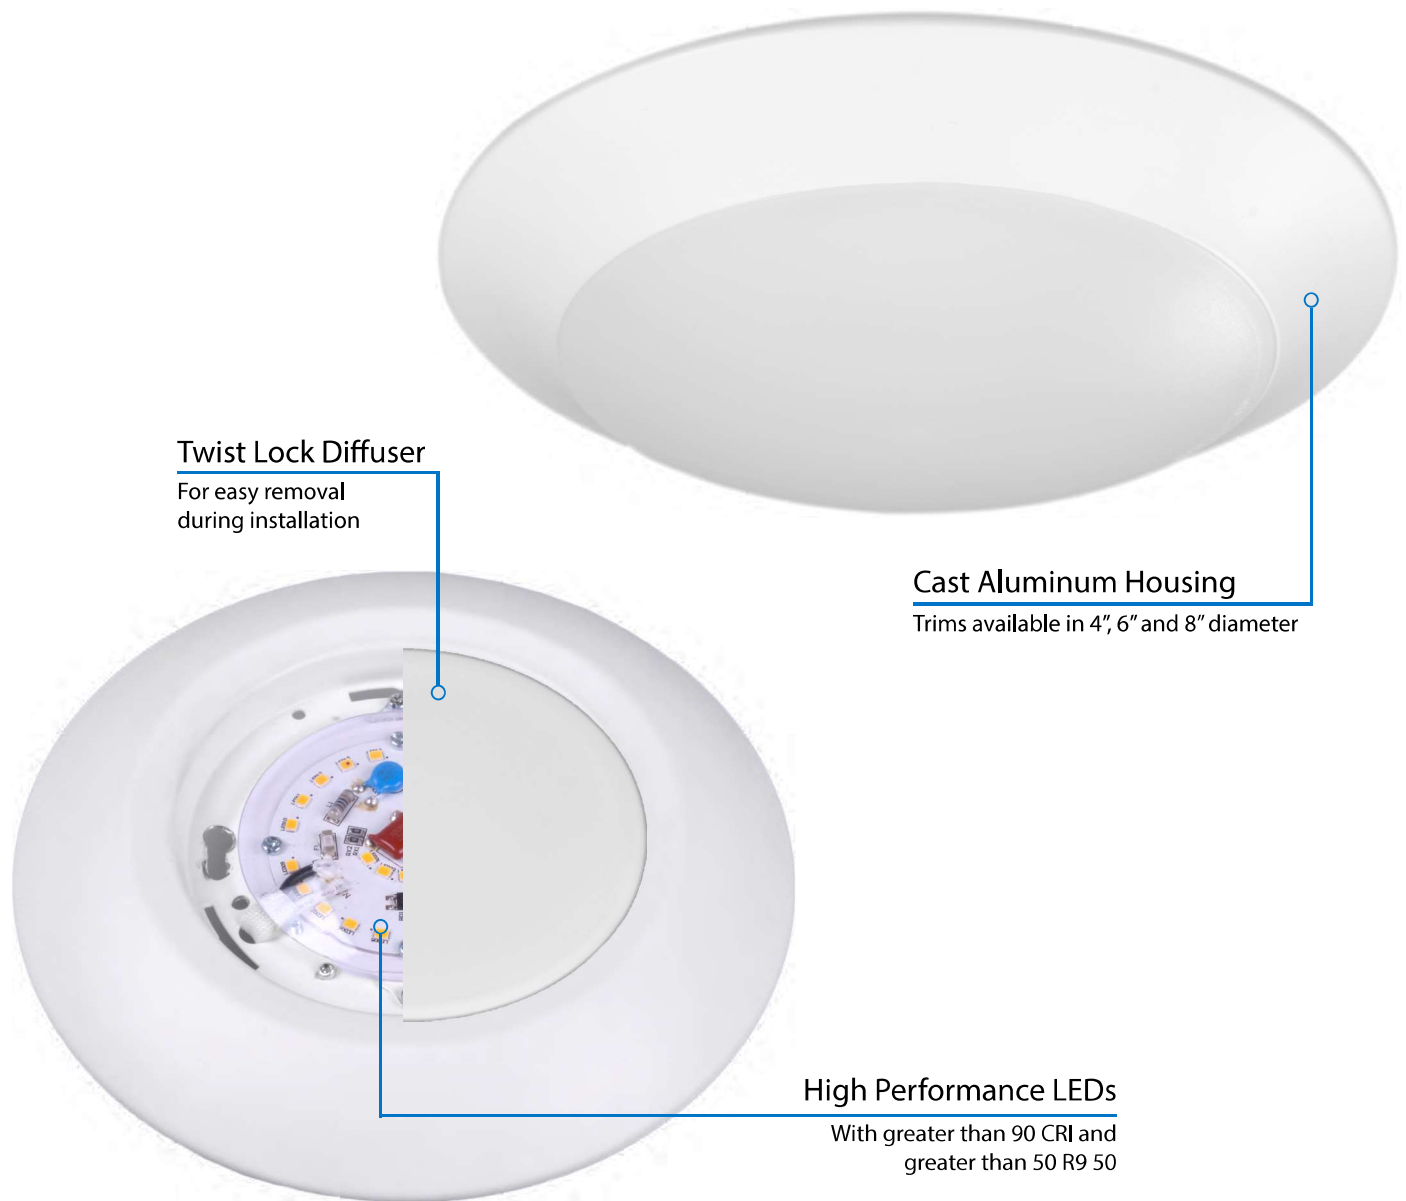

## Driverless Surface Mount **LED** Downlight

The DSK Driverless Surface Mount LED Downlight is our thinnest installation solution designed to fit the tightest of spaces. The driverless technology allows this fixture to fasten to most any 4" pancake, non-metallic or 4/O junction box eliminating the need for recessed housing. Simply remove the twist lock diffuser and set your included captive screws. It's that quick!