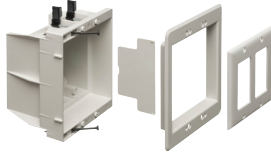

## Recessed Indoor IN BOX™ for New & Retrofit Construction

DVFR1W

DVFR2W

DVFR3W

DVFR4W

Non-metallic, recessed electrical boxes with trim plates and wall plates. Low voltage divider included for multiple gang boxes.

### FEATURES AND BENEFITS

- Recessed box allows items, such as furniture, to be placed closer to the wall
- Plugs don't extend past the wall like a regular box
- Trim plate is textured/paintable
- For power or low voltage applications
- Mounting wings hold bracket securely against wall when screws are tightened
- ‡2-hour fire rating