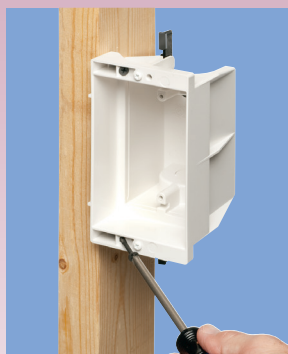

DVFR3C can be used with the following Arlington Boxes...

- DVFR1W
- DVFR2W
- TVBS505
- TVBU505
- TVBU505BL
- TVBU505K

New Work...

Screws provided for fast and easy mounting to stud