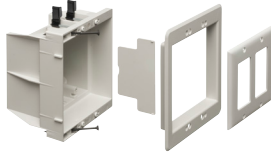

Recessed Indoor IN BOX™ for New & Retrofit Construction

DVFR2W

Non-metallic, recessed electrical boxes with trim plates and wall plates. Low voltage divider included for multiple gang boxes.

FEATURES AND BENEFITS

- Recessed box allows items, such as furniture, to be placed closer to the wall
- Plugs don't extend past the wall like a regular box
- Trim plate is textured/paintable
- For power or low voltage applications
- Mounting wings hold bracket securely against wall when screws are tightened
- ‡2-hour fire rating

CATALOG NUMBER	UPC/DCI/NAED MFG #018997	DESCRIPTION / CU. IN.	UNIT PKG	STD PKG	DIM A	DIM B	DIM C
DVFR1W†‡	14330	Single Gang / 21.0	1	4	4.200	6.698	.750
DVFR2W*†‡	14331	2-Gang, White / 34.0	1	4	6.012	6.698	.750
DVFR3W*†	14340	3-Gang, White / 49.3	1	1	7.930	6.818	3.875
DVFR4W*†	14342	4-Gang, White / 64.5	1	1	9.742	6.818	3.875
DVFR3C	14337	2-Gang, White Cover	10	10	6.012	6.698	1.017
DVFR3C	10570	Non-Metallic Blank Cover for 3-Gang Box	10	10	9.742	6.818	1.017

*Includes Voltage Separator for power and/or low voltage.
†Add suffix "GC" to Catalog # when ordering in Canada to include grounding clip, for example DVFR1WGC.
‡ 2-Hour Fire Rating
PATENTED.

SINGLE GANG INDOOR IN BOX INCLUDES...

Recessed box, trim plate, (1) standard duplex and (1) standard GFCI face plate, (1) NM94 cable connector, (2) mounting screws, and (2) installation screws.

DVFR3C can be used with the following Arlington Boxes...

- DVFR1W
- DVFR2W
- TVBS505
- TVBU505
- TVBU505BL
- TVBU505K

New Work...

Screws provided for fast and easy mounting to stud

Attractive!

DVFR1W shown.

Optional box cover. DVFR3C shown.

Box positioning tabs are set for 1/2" or 5/8" drywall.

Scan For Video

DVFR1W

Scan For Video

DVFR2W