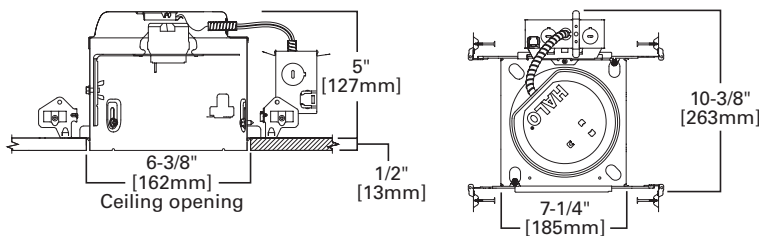

Dimensions

Special Features

- All-Nail!™ bar hangers
- q-Channel bars with Pass-N-Thru™
- Hinged J-Box with Slide-N-Side™
- Quick Connect™ push wire nuts
- Air-Tite™ code compliant

Ordering Information

Sample Number: E27ICAT 6110WB