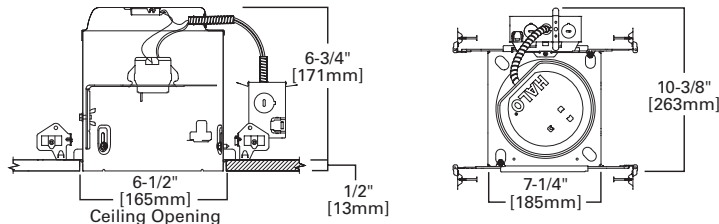

cULus Listed

- Compact 16 in³ volume
- Listed for max. (10) No. 12 AWG or (14) No. 14 AWG 90° C splice conductors in box

Air-Tite™ code compliant

- Certified under ASTM E283
- Exclusive gasket seals aperture, frame & ceiling
- No additional caulk required

Socket

- Porcelain socket with nickel plated brass screw shell
- Snap-in springs secure socket to socket plate, and may be detached when using socket supporting trims

Thermal Protector

- Self resetting thermal protector deactivates fixture if overheating occurs due to improper lamping

Trims

- Halo Fit-All concept offers multiple trim options in a variety of design styles, and functional beam distributions to control beam angle and lumen delivery in accommodating various lamp types including Halogen, CFL and LED

Compliance

- cULus Listed 1598 Luminaire
- cULus Listed Damp Location
- cULus Listed for Wet Location, covered ceiling, with select trims
- cULus Listed for direct contact with insulation and combustible material*
- Air-Tite code compliant. Certified under ASTM E283; not exceeding 2.0 cfm (0.944 L/s) air leakage rate tested at a 1.57 psf (75 Pa) pressure differential
- RoHS compliant

*Not to be used in direct contact with spray foam insulation (Consult NEMA LSD57-2013)

E71CAT

**6" IC, Air-Tite,
New Construction Housing**

E26 Screw base housing

**FOR USE IN INSULATED
CEILINGS**

**FOR DIRECT CONTACT
WITH INSULATION***

Dimensions

Special Features

- All-Nail!™ bar hangers
- q-Channel bars with Pass-N-Thru™
- Hinged J-Box with Slide-N-Side™
- Quick Connect™ push wire nuts
- Air-Tite™ code compliant