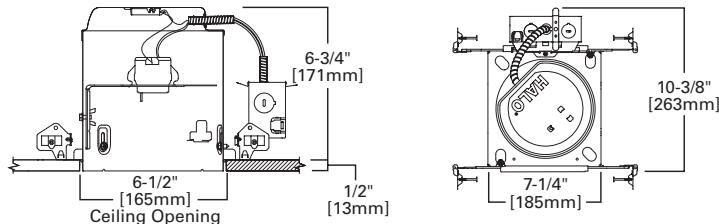

Dimensions

Special Features

- All-Nail!™ bar hangers
- q-Channel bars with Pass-N-Thru™
- Hinged J-Box with Slide-N-Side™
- Quick Connect™ push wire nuts
- Air-Tite™ code compliant