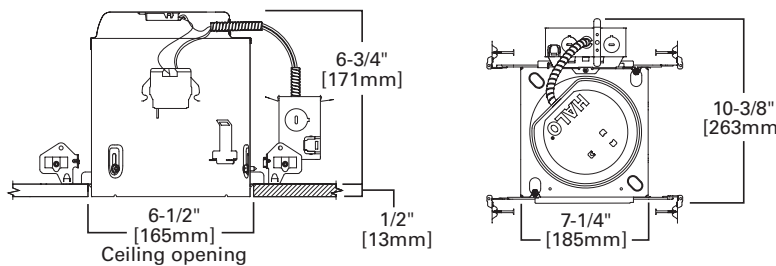

Dimensions

Special Features

- All-Nail!™ bar hangers
- q-Channel bars with Pass-N-Thru™
- Hinged J-Box with Slide-N-Side™
- Quick Connect™ push wire nuts
- Air-Tite™ code compliant