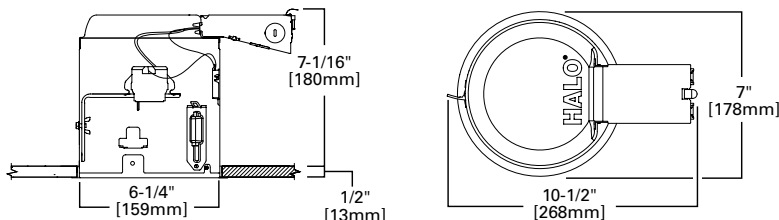

**E7RTAT**

**6" Non-IC, Air-Tite, Remodel Housing**

**E26 Screw base housing**

**Dimensions**

**Special Features**

- Hinged J-Box with Slide-N-Side™
- Quick Connect™ push wire nuts
- Air-Tite™ code compliant