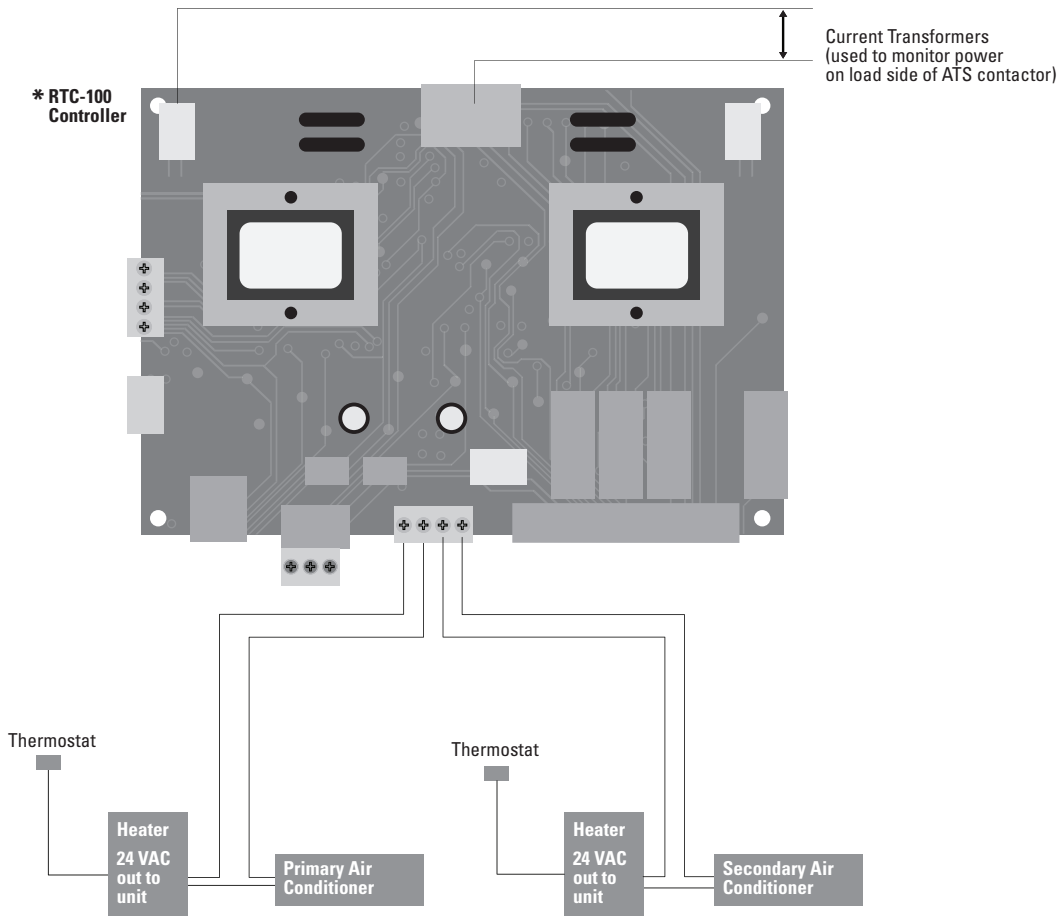

Automatic Transfer Switches

Universal (Green) Automatic Transfer Switches

Catalog Number	Description
EGSU100AC	100A Universal N3R with Power Saver Control
EGSU100NSEAC	100A Universal N3R Service Entrance with Power Saver Control
EGSU100L24RAC	100A Universal N3R with Power Saver Control & 24 ckt. Loadcenter
EGSU150NSEAC	150A Universal N3R Service Entrance with Power Saver Control
EGSU200AC	200A Universal N3R with Power Saver Control
EGSU200NSEAC	200A Universal N3R Service Entrance with Power Saver Control
EGSU400NSEAC	400A Universal N3R Service Entrance with Power Saver Control

How does the green ATS work?

* **RTC-100 Controller** is located inside Eaton's Green Line of ATS's.

Eaton Corporation
Electrical Group
1000 Cherrington Parkway
Moon Township, PA 15108
United States
877-ETN-CARE (877-386-2273)
Eaton.com

Catalog Number	Description
EGSU100AC	100A Universal N3R with Power Saver Control
EGSU100NSEAC	100A Universal N3R Service Entrance with Power Saver Control
EGSU100L24RAC	100A Universal N3R with Power Saver Control & 24 ckt. Loadcenter
EGSU150NSEAC	150A Universal N3R Service Entrance with Power Saver Control
EGSU200AC	200A Universal N3R with Power Saver Control
EGSU200NSEAC	200A Universal N3R Service Entrance with Power Saver Control
EGSU400NSEAC	400A Universal N3R Service Entrance with Power Saver Control