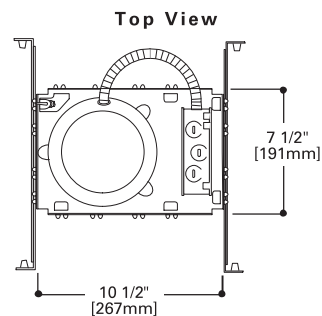

B...Socket Plate

Fixed socket plate for consistent lamp position

C...Plaster Frame

Housing adjusts in plaster frame 1 3/8" to accommodate different ceiling thicknesses.

D...Junction Box

U.L. listed for through branch circuit wiring. Positioned to accommodate straight conduit runs. Seven conduit knockouts are uniform 1/2" size with true pryout slots. Four Romex pryouts with integral strain relief also included.

E...Bar Hangers

Pre-installed, captive bar hangers allow housing to be positioned at any point within a 24" joist span. Score lines provided for easy field shortening for 12" joists. Unique arrowhead design provides "nailess" installation. Bar hangers can be repositioned 90° without tools on plaster frame. Bar hangers can be locked in position with lock down screw and/or crimping tabs.

F...Socket

Porcelain socket with nickel plated brass screw shell.

Catalog #

Type

Project

Comments

Prepared by

Date

G...Thermal Protector

Integral Thermal Protector deactivates fixture if an incorrect lamp is used or if ceiling insulation material is not applied correctly.

Labels

1. UL Listed for Damp Location
   - UL listed for Feed Through
   - UL listed for Direct Contact with Insulation and combustible material
   - CSA Certified
2. Meets following requirements:
3. State of California Title 24

EI2700

6" Insulated Ceiling Recessed Housing

6" TRIMS

FOR USE IN INSULATED CEILINGS

FOR USE IN SHALLOW CEILINGS

Ordering Information on reverse.