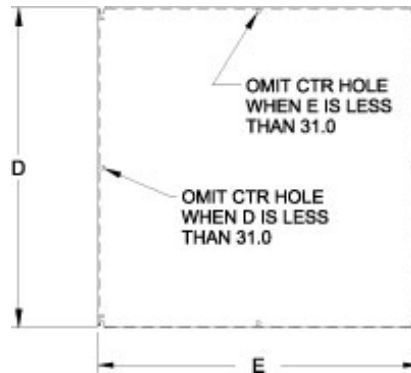

Features

- Larger than standard NEMA panel used in same sized enclosure.
- 12gauge steel construction.
- Larger sizes have 2 or 4 formed flanges for added strength.
- Slotted corner design for easier mounting.
- Finished in white or unpainted galvanized.