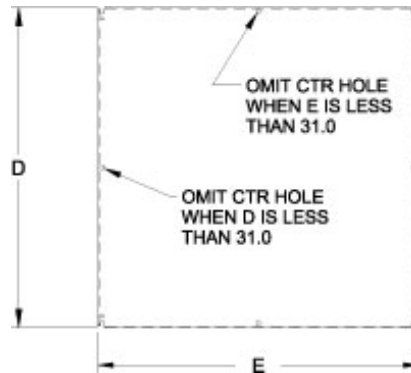

### Features

- Larger than standard NEMA panel used in same sized enclosure.
- 12gauge steel construction.
- Larger sizes have 2 or 4 formed flanges for added strength.
- Slotted corner design for easier mounting.
- Finished in white or unpainted galvanized.