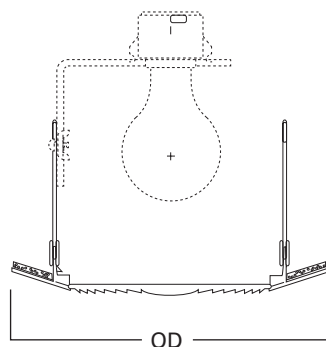

## ERT703

6-Inch Fresnel Glass Lens

"Dead Front"  
Non-Conductive  
trim ring and glass lens

Outside Diameter: 8" [203mm]