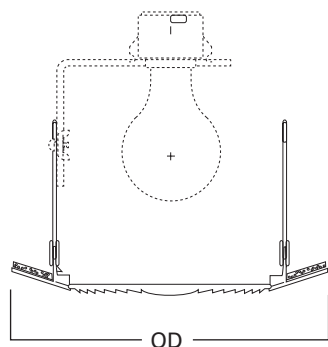

## SPECIFICATION FEATURES

Torsion springs pull trim tight to ceiling. High gloss appliance white trim with fresnel lens. Wet location listed for use in showers. Non-conductive, non-corrosive gasketing polymer trim ring.

## ERT703

6-Inch Fresnel Glass Lens

"Dead Front"  
Non-Conductive  
trim ring and glass lens

Outside Diameter: 8" [203mm]