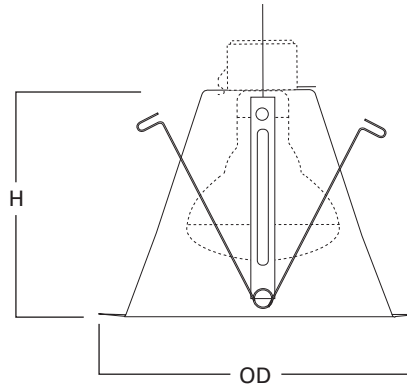

ERT712TS
Gloss White Trim, White
Reflector and Torsion Spring

ERT712
Height: 5-3/8" [136mm]
Outside Diameter: 7-1/4" [184mm]

ERT712TS
Height: 5-3/8" [136mm]
Outside Diameter: 7-1/4" [184mm]

ORDERING INFORMATION