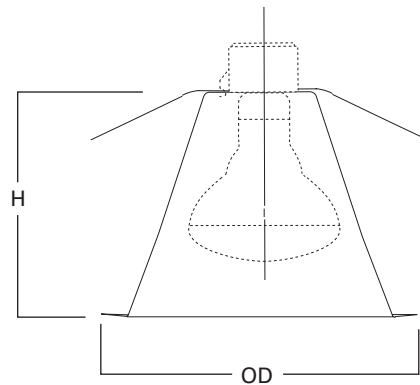

ERT712TS
Gloss White Trim, White
Reflector and Torsion Spring

ERT712
Height: 5-3/8" [136mm]
Outside Diameter: 7-1/4" [184mm]

ERT712TS
Height: 5-3/8" [136mm]
Outside Diameter: 7-1/4" [184mm]

ORDERING INFORMATION