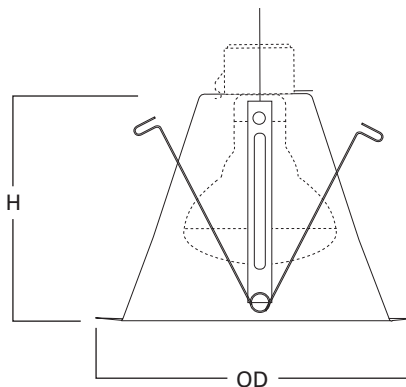

## ERT712

6-Inch White Reflector

**ERT712**  
Height: 5-3/8" [136mm]  
Outside Diameter: 7-1/4" [184mm]

**ERT712TS**  
Height: 5-3/8" [136mm]  
Outside Diameter: 7-1/4" [184mm]