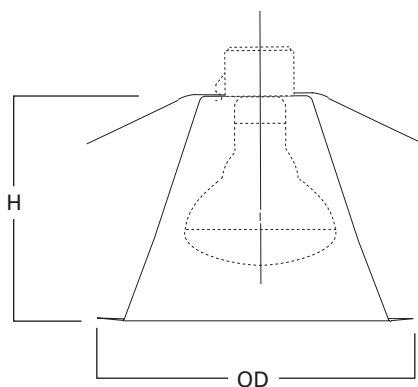

## ERT712

6-Inch White Reflector

**ERT712**  
Height: 5-3/8" [136mm]  
Outside Diameter: 7-1/4" [184mm]

**ERT712TS**  
Height: 5-3/8" [136mm]  
Outside Diameter: 7-1/4" [184mm]