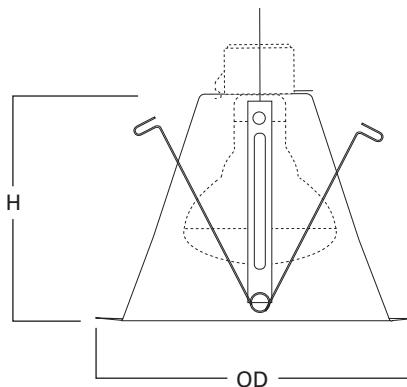

## ERT712

6-Inch White Reflector

**ERT712**  
Height: 5-3/8" [136mm]  
Outside Diameter: 7-1/4" [184mm]

**ERT712TS**  
Height: 5-3/8" [136mm]  
Outside Diameter: 7-1/4" [184mm]