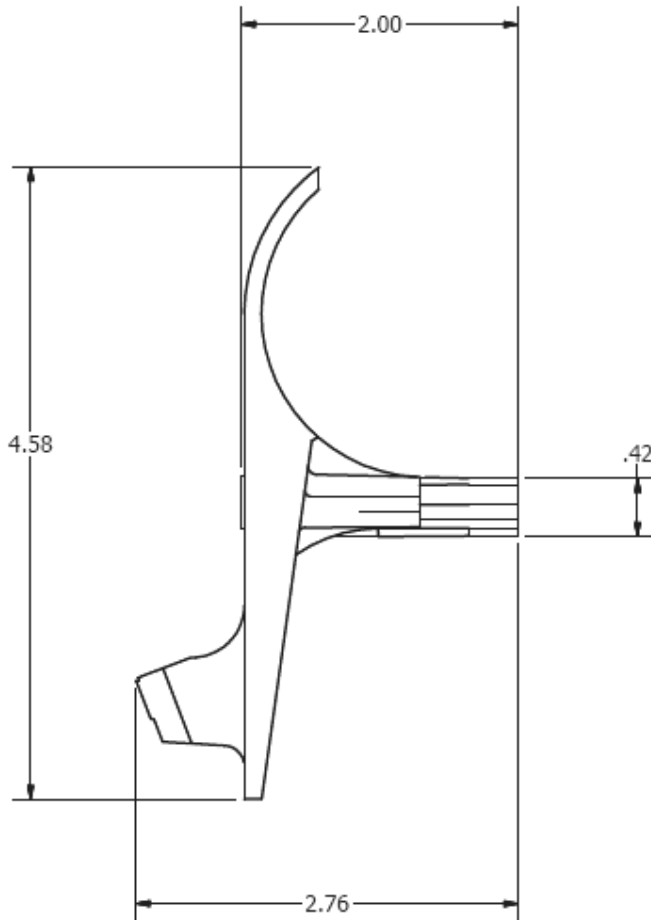

RIGID PVC CONDUIT FITTINGS

KWIKON FITTINGS - 089149

ISSUE DATE:
DATE D'EMISSION: 2011 10 19

SUPERCEDES:
REPLACE:

0

All measurement values in inches