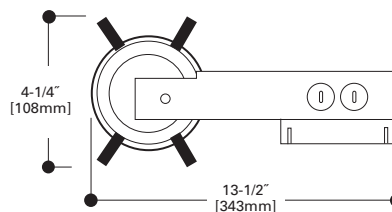

Labels

- UL/cUL Listed 1598 Luminaire
- UL/cUL Listed for Damp Location
- UL/cUL Listed for Feed Through
- UL/cUL Listed for Wet Location, covered ceiling
- Certified Under ASTM-E283 for air tight construction

ET400RATSB

4" Non-Insulated Ceiling AIR-TITE™ Remodel Housing with Adjustable Socket Bracket

4" TRIMS

FOR USE IN EXISTING CEILINGS

FOR USE IN NON-INSULATED CEILINGS OR INSULATED CEILINGS BUT INSULATION MUST BE KEPT 3" FROM ALL SIDES OF FIXTURE

OD: 5" (127mm)

ERT402

Eyeball**40W R16, 60W PAR16**

ERT402=Gloss White Eyeball

OD: 4 3/4" (120mm)

ERT455

Prismatic Glass Lens Shower Light**50W PAR20, 50W R20, 40W A19**

ERT455=Shower Light, Gloss White Trim Ring,