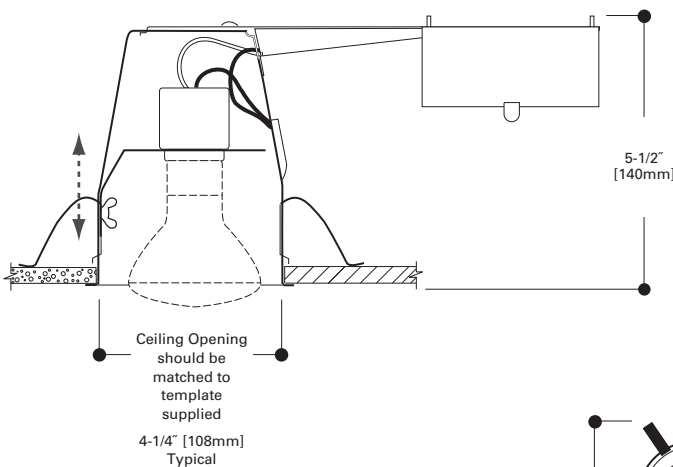

Labels

- UL/cUL Listed 1598 Luminaire
- UL/cUL Listed for Damp Location
- UL/cUL Listed for Feed Through
- UL/cUL Listed for Wet Location, covered ceiling
- Certified Under ASTM-E283 for air tight construction

ET400RATSB

4" Non-Insulated Ceiling AIR-TITE™ Remodel Housing with Adjustable Socket Bracket

4" TRIMS

FOR USE IN EXISTING CEILINGS

FOR USE IN NON-INSULATED CEILINGS OR INSULATED CEILINGS BUT INSULATION MUST BE KEPT 3" FROM ALL SIDES OF FIXTURE

ADJUSTABLE SOCKET

TRIMS

ORDERING INFORMATION

SAMPLE NUMBER: ET400RATSB-ERT403

Order housing, and trim separately.

Housing

ET400RATSB=4" Non-Insulated
Ceiling AIR-TITE™
Small Aperture
Remodel Housing
with Adjustable
Socket Bracket