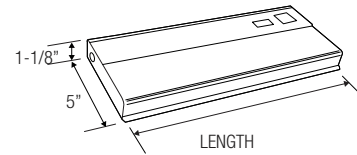

LISTING

UL/C-UL listed to US and Canadian standard

WARRANTY

Guaranteed for one year against mechanical defects

Ordering Information > Example: EU-12-120

| | | | |
|---------------|---|---|--|
| EU | | | |
| SERIES | FIXTURE SIZE/LAMP TYPE (Included) | VOLTAGE | ACCESSORIES |
| EU | <p style="text-align: center;">12" FIXTURE</p> <p>12 - (1 lamp/8W/T5)-(12-1/4"L X 1-1/8"H X 5"W)</p> <hr/> <p style="text-align: center;">21" FIXTURE</p> <p>21 - (1 lamp/13W/T5)-(21-1/4"L X 1-1/8"H X 5"W)</p> <hr/> <p style="text-align: center;">24" FIXTURE</p> <p>24 - (2 lamps/8W/T5)-(24-1/2"L X 1-1/8"H X 5"W)</p> <hr/> <p style="text-align: center;">33" FIXTURE</p> <p>33 - (1 lamp/8W/T5) & (1 lamp/13W/T5)-(33-1/2"L X 1-1/8"H X 5"W)</p> <hr/> <p style="text-align: center;">42" FIXTURE</p> <p>42 - (2 lamps/13W/T5)-(42-1/2"L X 1-1/8"H X 5"W)</p> | <p>120 - (Standard)</p> <p>277 - (Optional)</p> | <p>SW - Rocker switch (120V only)</p> <p>RC - Grounded outlet (120V only)</p> <p>CS - 6', 3-wire grounded cordset</p> |

LENGTH
 EU-12 = 12-1/4"
 EU-21 = 21-1/4"
 EU-24 = 24-1/2"
 EU-33 = 33-1/2"
 EU-42 = 42-1/2"

APPLICATION:

Suitable for retail display, gondolas, cove and undercabinet applications.

PRODUCT FEATURES:

- Easy-fit cover channel attachment
- Tool-less wire-way access
- Detachable channel cover gives tool-less wiring and quick installation
- Romex/BX conduit connector included with every fixture
- Softening lens, linear prismatic diffuser gives better visual comfort
- Available with factory-installed lamp, rocker switch, cordset and outlet options
- Knockouts available at the back, side and rear for easy installation
- Available keyhole mounting slots on the back
- Lamp supplied is 41K (4100 kelvin)