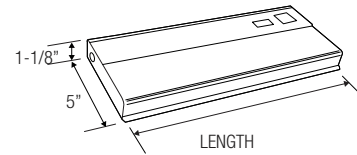

LISTING

UL/C-UL listed to US and Canadian standard

WARRANTY

Guaranteed for one year against mechanical defects

Ordering Information > Example: EU-12-120

EU			
SERIES	FIXTURE SIZE/LAMP TYPE (Included)	VOLTAGE	ACCESSORIES
EU	<p style="text-align: center;">12" FIXTURE</p> <p>12 - (1 lamp/8W/T5)-(12-1/4"L X 1-1/8"H X 5"W)</p> <hr/> <p style="text-align: center;">21" FIXTURE</p> <p>21 - (1 lamp/13W/T5)-(21-1/4"L X 1-1/8"H X 5"W)</p> <hr/> <p style="text-align: center;">24" FIXTURE</p> <p>24 - (2 lamps/8W/T5)-(24-1/2"L X 1-1/8"H X 5"W)</p> <hr/> <p style="text-align: center;">33" FIXTURE</p> <p>33 - (1 lamp/8W/T5) & (1 lamp/13W/T5)-(33-1/2"L X 1-1/8"H X 5"W)</p> <hr/> <p style="text-align: center;">42" FIXTURE</p> <p>42 - (2 lamps/13W/T5)-(42-1/2"L X 1-1/8"H X 5"W)</p>	<p>120 - (Standard)</p> <p>277 - (Optional)</p>	<p>SW - Rocker switch (120V only)</p> <p>RC - Grounded outlet (120V only)</p> <p>CS - 6', 3-wire grounded cordset</p>

LENGTH
 EU-12 = 12-1/4"
 EU-21 = 21-1/4"
 EU-24 = 24-1/2"
 EU-33 = 33-1/2"
 EU-42 = 42-1/2"

APPLICATION:

Suitable for retail display, gondolas, cove and undercabinet applications.

PRODUCT FEATURES:

- Easy-fit cover channel attachment
- Tool-less wire-way access
- Detachable channel cover gives tool-less wiring and quick installation
- Romex/BX conduit connector included with every fixture
- Softening lens, linear prismatic diffuser gives better visual comfort
- Available with factory-installed lamp, rocker switch, cordset and outlet options
- Knockouts available at the back, side and rear for easy installation
- Available keyhole mounting slots on the back
- Lamp supplied is 41K (4100 kelvin)