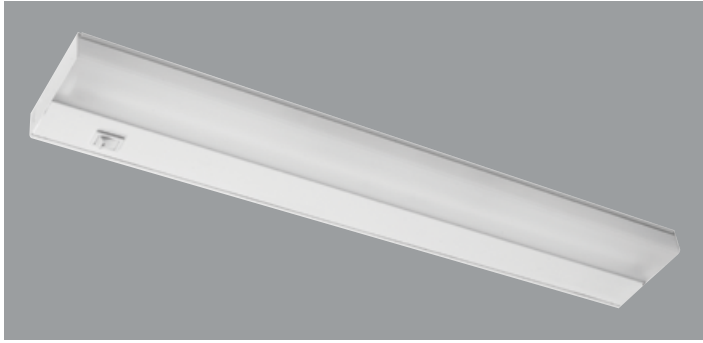

LENGTH
 EU-12 = 12-1/4"
 EU-21 = 21-1/4"
 EU-24 = 24-1/2"
 EU-33 = 33-1/2"
 EU-42 = 42-1/2"

APPLICATION:

Suitable for retail display, gondolas, cove and undercabinet applications.

PRODUCT FEATURES:

- Easy-fit cover channel attachment
- Tool-less wire-way access
- Detachable channel cover gives tool-less wiring and quick installation
- Romex/BX conduit connector included with every fixture
- Softening lens, linear prismatic diffuser gives better visual comfort
- Available with factory-installed lamp, rocker switch, cordset and outlet options
- Knockouts available at the back, side and rear for easy installation
- Available keyhole mounting slots on the back
- Lamp supplied is 41K (4100 kelvin)