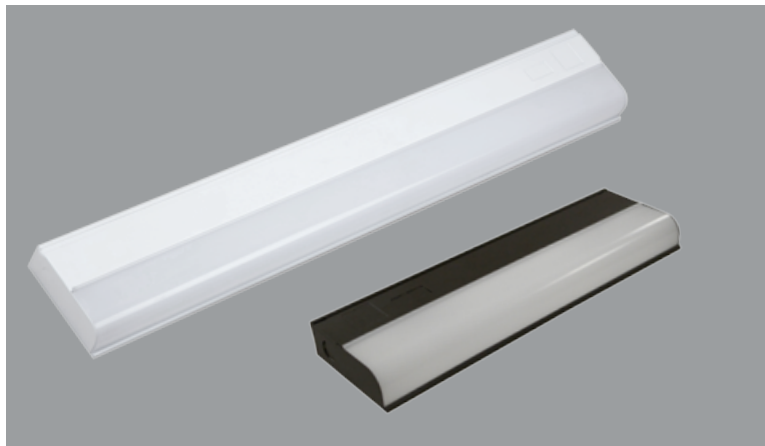

EU-LED SERIES

CALCULATED
L70
LIFETIME
50,000 HRS

- 12 - (12")
- 18 - (18")
- 24 - (24")
- 34 - (34")
- 42 - (42")
- 46 - (46")

APPLICATION:

Suitable for retail displays, gondolas, coves and undercabinet applications.

PRODUCT FEATURES:

- Life tested to ensure light output up to 50,000 hours of operation to L70
- Tested to LM-79 and LM-80 standards
- Easy-fit cover channel attachment
- Tool-less wireway access
- Detachable channel cover for quick installation
- Romex/BX conduit connector included with every fixture
- Soft-lumens, linear prismatic diffuser gives better visual comfort

- Knockouts available at the back, side, and rear for easy installation
- Available keyhole mounting slots on the back finish

FINISH:

UV coated rust resistance. Painted parts finished with polyester powder coating. 22-gauge die-formed steel housing.