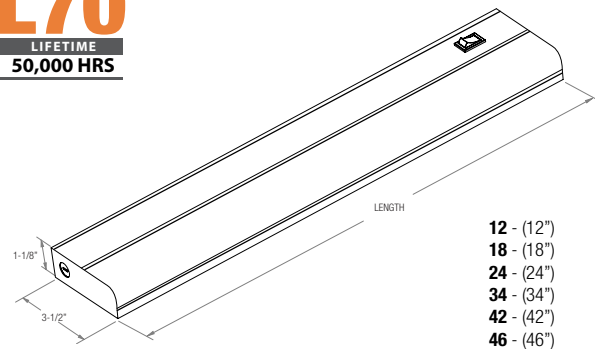

CALCULATED
L70
LIFETIME
50,000 HRS