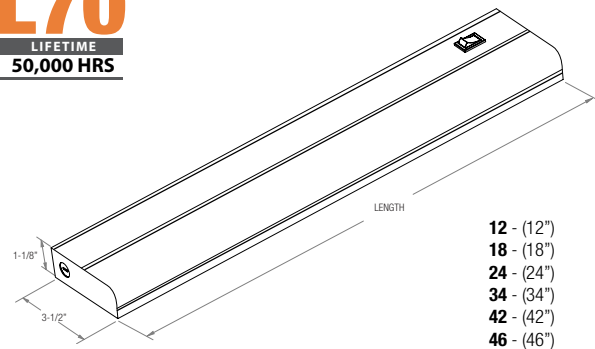

EU-LED SERIES

CALCULATED
L70
LIFETIME
50,000 HRS

- 12 - (12")
- 18 - (18")
- 24 - (24")
- 34 - (34")
- 42 - (42")
- 46 - (46")

APPLICATION:

Suitable for retail displays, gondolas, coves and undercabinet applications.