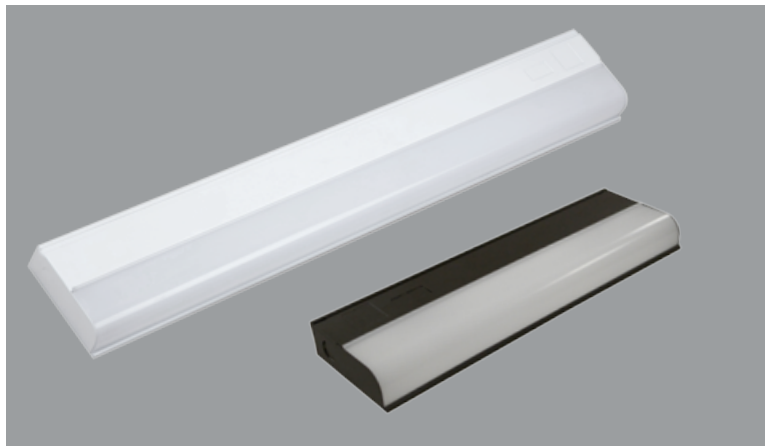

EU-LED SERIES