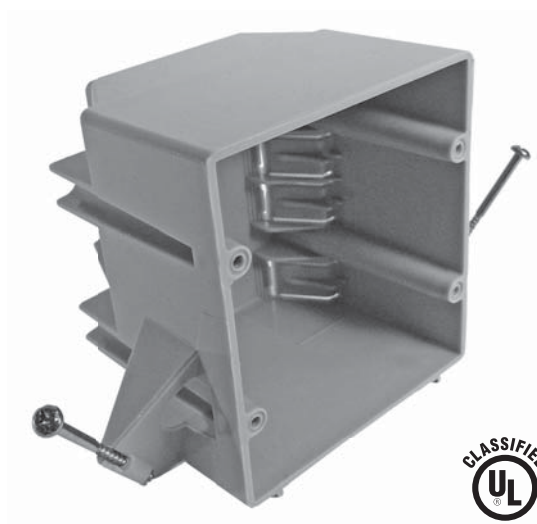

## EZ BOX® Two Gang Nail On Residential Box

Eight knockouts  
 Enhanced angled nails for quick mounting between studs.

32 Cubic Inch

Part Number	Carton Quantity	"A"	"B"	"C"	"D"	"E"	"F"	"G"
EZ32DN	50	3.813	3.938	3.500	3.688	.094	3.063	3.063