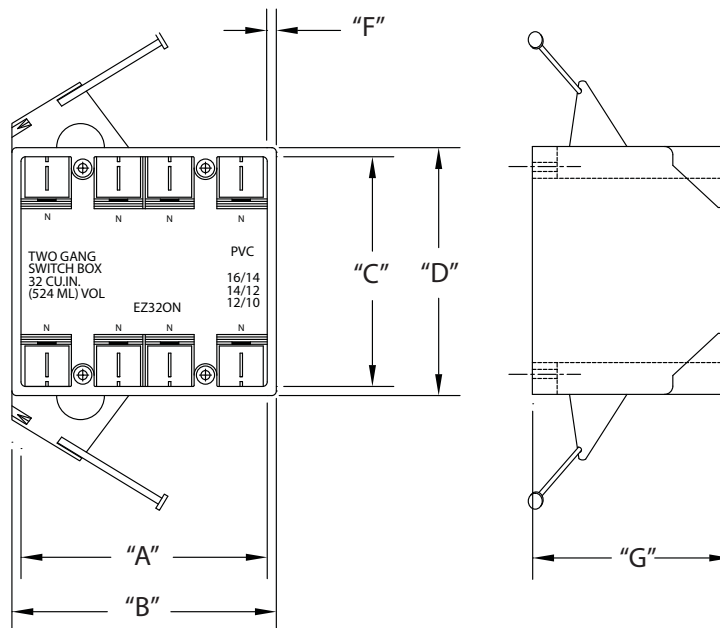

## EZ BOX® Two Gang Nail On Residential Box

Eight knockouts  
 Enhanced angled nails for quick mounting between studs.

32 Cubic Inch

Part Number	Carton Quantity	"A"	"B"	"C"	"D"	"E"	"F"	"G"
EZ32DN	50	3.813	3.938	3.500	3.688	.094	3.063	3.063

Dimensions are nominal