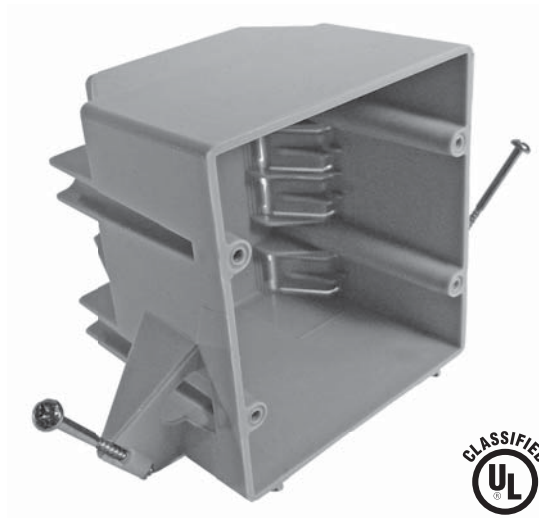

## EZ BOX® Two Gang Nail On Residential Box

Eight knockouts  
 Enhanced angled nails for quick mounting between studs.

32 Cubic Inch

Part Number	Carton Quantity	"A"	"B"	"C"	"D"	"E"	"F"	"G"
EZ32DN	50	3.813	3.938	3.500	3.688	.094	3.063	3.063