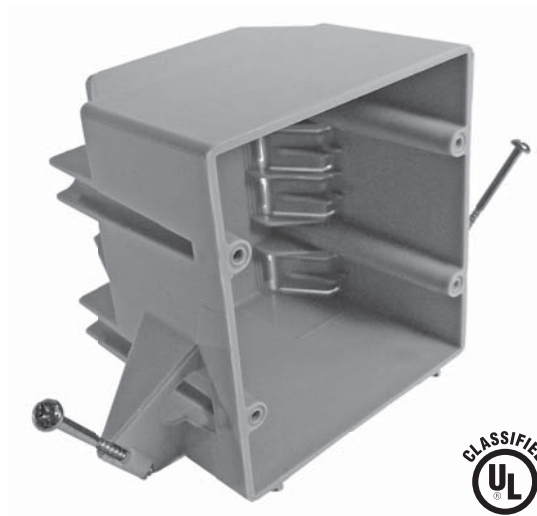

EZ BOX® Two Gang Nail On Residential Box

Eight knockouts
 Enhanced angled nails for quick mounting between studs.

32 Cubic Inch

Part Number	Carton Quantity	"A"	"B"	"C"	"D"	"E"	"F"	"G"
EZ32DN	50	3.813	3.938	3.500	3.688	.094	3.063	3.063

Dimensions are nominal