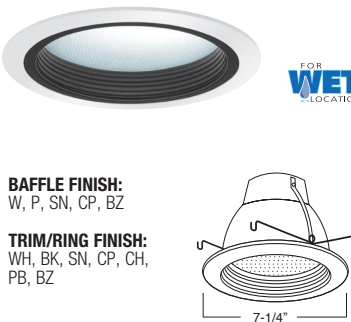

**AF635P-WH (SOCKET SUPPORTING)
BAFFLE W/ ALBALITE LENS**

BAFFLE FINISH:
W, P, SN, CP, BZ

TRIM/RING FINISH:
WH, BK, SN, CP, CH, PB, BZ

FOR WET LOCATION