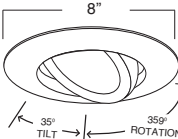

8"

35° TILT 35° ROTATION