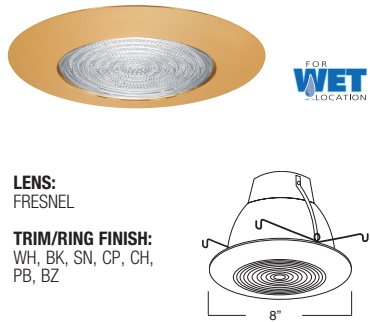

**AF601CP (SOCKET SUPPORTING)
METAL ALBALITE SHOWER TRIM**

LENS:
ALBALITE

TRIM/RING FINISH:
WH, BK, SN, CP, CH, PB, BZ

FOR WET LOCATION

**AF605PB (SOCKET SUPPORTING)
METAL FRESNEL SHOWER TRIM**

LENS:
FRESNEL

TRIM/RING FINISH:
WH, BK, SN, CP, CH, PB, BZ

FOR WET LOCATION

**AF606CP (SOCKET SUPPORTING)
METAL DROP OPAL SHOWER TRIM**

LENS:
DROP OPAL

TRIM/RING FINISH:
WH, BK, SN, CP, CH, PB, BZ

FOR WET LOCATION

**AF636W-WH (SOCKET SUPPORTING)
BAFFLE W/ FRESNEL LENS**