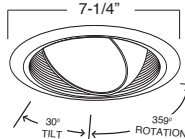

C. BAR HANGERS - Preinstalled bar hangers allow housing to be positioned and locked at any point within a 24" joist span. They can be positioned on either the long or short axis of the housing and can be shortened for 12" joists. They contain a double-headed real nail for secure attachment into the joist. Bar hanger nails are installed on a 20° downward angle for better contact, and the 90° pivoting mounting plate makes installation fast and accurate. Bar hangers can fit onto T-Bar spline with additional slots and holes for special mounting methods if necessary.

8"

**B609W-WH
REGRESSED EYEBALL WITH BAFFLE**

BAFFLE FINISH:
W, P, SN, CP, BZ

TRIM/RING FINISH:
WH, BK, SN, CP, CH,
PB, BZ

EYEBALL FINISH:
WH, BK, SN, CP, CH, PB, BZ

7-1/4"

30° TILT 35° ROTATION

**B663PB
PAR30 GIMBAL RING**