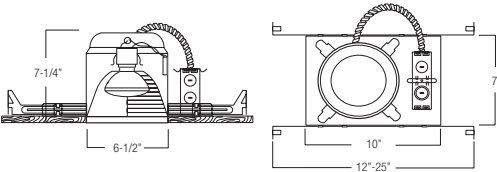

SPECIFICATION

A. HOUSING - Die-formed all aluminum construction for maximum heat dissipation and rust protection. Adjusts vertically in plaster frame to accommodate 1/2" to 1-3/8" ceiling.

B. SOCKET - Medium base screw shell porcelain socket that attaches directly to the AF series trims.

C. BAR HANGERS - Preinstalled bar hangers allow housing to be positioned and locked at any point within a 24" joist span. They can be positioned on either the long or short axis of the housing and can be shortened for 12" joists. They contain a double-headed real nail for secure attachment into the joist. Bar hanger nails are installed on a 20° downward angle for better contact, and the 90° pivoting mounting plate makes installation fast and accurate. Bar hangers can fit onto T-Bar spline with additional slots and holes for special mounting methods if necessary.

D. JUNCTION BOX - UL listed for through-branch circuit wiring and has four 1/2" KOs, one 3/4" KO and four Romex knockouts with true pry-out slots and strain clamps. With quick-connectors included.

E. THERMAL PROTECTION - Standard thermal protection device guards against improper installation, overlamping and misuse of insulation material.

UL and C-UL listed

For Damp location
For Feed-through wiring
For Direct contact with insulation

OPTION

1. AIR-SHUT-

- Gasket to prevent air flow from heated or air conditioned spaces.

- Meets all national air flow requirements.

TYPE
☐ EZ6IC-AT

USABLE WITH RL6 SERIES LED RETROFIT MODULE