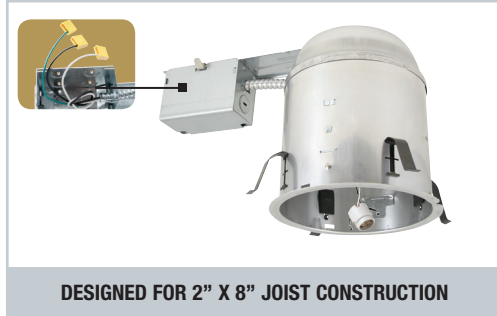

EZ6RIC-AT

6" UNIVERSAL IC REMODEL HOUSING WITH LOOSE SOCKET AND QUICK CONNECTORS

DESIGNED FOR 2" X 8" JOIST CONSTRUCTION

DESCRIPTION

Thermally protected, IC rated specification grade remodel recessed housing. For remodeling installations where housing will be in direct contact with insulation. Accommodates up to 75W PAR30, R30 lamps, 60W A19 lamps, 65W BR30 lamp, up to 12W LED PAR30 lamps and RL series LED retrofit module.