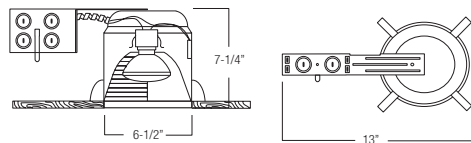

SPECIFICATION

A. HOUSING - Die-formed, all aluminum construction for maximum heat dissipation and rust protection.

B. SOCKET - Medium base screw shell porcelain socket that attaches directly to the AF series trims.

C. INSTALLATION - For fast and easy installation in existing plaster or mechanical ceilings from 1/2" to 1-3/8" thick. Four remodel clips are easily retractable for fixture removal if necessary.

D. JUNCTION BOX - UL listed for through-branch circuit wiring, provided with eight 1/2" KOs and four Romex knockouts with strain relief. With quick-connectors included.

E. THERMAL PROTECTION - Standard thermal protection device guards against improper installation, overlamping and misuse of insulation material.

UL and C-UL listed

For Damp location
For Feed-through wiring
For Direct contact with insulation

OPTION

1. AIR-SHUT-

- Gasket to prevent air flow from heated or air conditioned spaces.

- Meets all national air flow requirements.

TYPE
☐ EZ6RIC-AT

USABLE WITH RL6 SERIES LED RETROFIT MODULE

imagination at work

LED PAR30, 10-12W

Equivalent to 65W CFL Lamp
is compatible with the series on this page.