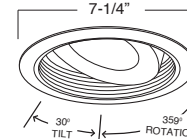

C. BAR HANGERS - Preinstalled bar hangers allow housing to be positioned and locked at any point within a 24" joist span. They can be positioned on either the long or short axis of the housing and can be shortened for 12" joists. They contain a double-headed real nail for secure attachment into the joist. Bar hanger nails are installed on a 20° downward angle for better contact, and the 90° pivoting mounting plate makes installation fast and accurate. Bar hangers can fit onto T-Bar spline with additional slots and holes for special mounting methods if necessary.

TRIM/RING FINISH:
WH, BK, SN, CP, CH,
PB, BZ

8"

35° TILT 35° ROTATION

**B673W-WH
PAR30 BAFFLE W/ GIMBAL RING**

BAFFLE FINISH:
W, P, SN, CP, BZ

TRIM/RING FINISH:
WH, BK, SN, CP, CH,
PB, BZ

7-1/4"

30° TILT 35° ROTATION