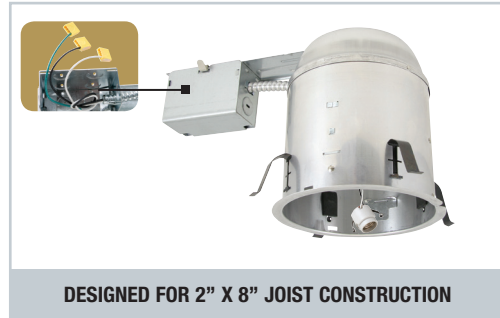

D. JUNCTION BOX - UL listed for through-branch circuit wiring and has four 1/2" KOs, one 3/4" KO and four Romex knockouts with true pry-out slots and strain clamps. With quick-connectors included.

E. THERMAL PROTECTION - Standard thermal protection device guards against improper installation, overlamping and misuse of insulation material.

UL and C-UL listed

For Damp location
For Feed-through wiring
For Direct contact with insulation

OPTION

1. AIR-SHUT-

- Gasket to prevent air flow from heated or air conditioned spaces.

- Meets all national air flow requirements.

TYPE

EZ6IC-AT

USABLE WITH RL6 SERIES
LED RETROFIT MODULE

EZ6RIC-AT 6" UNIVERSAL IC REMODEL HOUSING WITH LOOSE SOCKET AND QUICK CONNECTORS

DESIGNED FOR 2" X 8" JOIST CONSTRUCTION

DESCRIPTION

Thermally protected, IC rated specification grade remodel recessed housing. For remodeling installations where housing will be in direct contact with insulation. Accommodates up to 75W PAR30, R30 lamps, 60W A19 lamps, 65W BR30 lamp, up to 12W LED PAR30 lamps and RL series LED retrofit module.