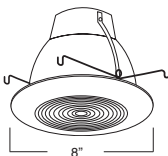

6" EZ SERIES Incandescent Trims

(LAMP WATTAGE: (1) MAXIMUM 75W R/PAR30, 60W A19, 65W BR30)

Catalog Number:

Project Name:

Type:

Note:

REFLECTOR FINISH:
CL, RG, W, MB, CP,
SN, SHZ

TRIM/RING FINISH:
WH, BK, SN, CP, CH,
PB, BZ

7-1/4"

REFLECTOR FINISH:
CL, RG, W, MB, CP,
SN, SHZ

TRIM/RING FINISH:
WH, BK, SN, CP, CH,
PB, BZ

7-1/4"

BAFFLE FINISH:
W, P, SN, CP, BZ

TRIM/RING FINISH:
WH, BK, SN, CP, CH,
PB, BZ

7-1/4"

LENS:
ALBALITE

TRIM/RING FINISH:
WHITE PLASTIC

8"

LENS:
FRESNEL

TRIM/RING FINISH:
WHITE PLASTIC

8"

LENS:
DROP OPAL

TRIM/RING FINISH:
WHITE PLASTIC

8"

TRIM/RING FINISH:
WH, BK, SN, CP, CH,
PB, BZ

8"

TRIM/RING FINISH:
WH, BK, SN, CP, CH,
PB, BZ

8"

BAFFLE FINISH:
W, P, SN, CP, BZ

TRIM/RING FINISH:
WH, BK, SN, CP, CH,
PB, BZ

EYEBALL FINISH:
WH, BK, SN, CP, CH, PB, BZ

7-1/4"

30° TILT 35° ROTATION

TRIM/RING FINISH:
WH, BK, SN, CP, CH,
PB, BZ

8"

35° TILT 35° ROTATION

BAFFLE FINISH:
W, P, SN, CP, BZ

TRIM/RING FINISH:
WH, BK, SN, CP, CH,
PB, BZ

7-1/4"

30° TILT 35° ROTATION

BAFFLE		REFLECTOR		TRIM RING	
W	White	CL	Chrome	WH	White
P	Black	RG	Gold	BK	Black
SN	Satin Nickel	W	White	SN	Satin Nickel
CP	Copper	MB	Black	CP	Copper
BZ	Bronze	CP	Copper	CH	Chrome
		SN	Satin Nickel	PB	Polish Brass
				BZ	Bronze

*For custom baffle, reflector, trim ring, glass color and lens options, please consult factory.