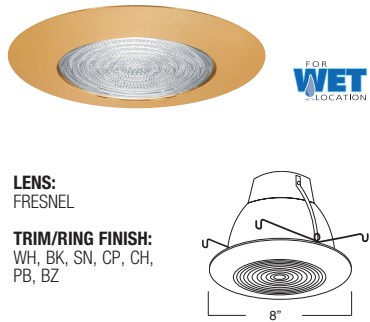

NEW

**AF601CP (SOCKET SUPPORTING)
METAL ALBALITE SHOWER TRIM**

LENS:
ALBALITE

TRIM/RING FINISH:
WH, BK, SN, CP, CH, PB, BZ

FOR WET LOCATION

**AF605PB (SOCKET SUPPORTING)
METAL FRESNEL SHOWER TRIM**

LENS:
FRESNEL

TRIM/RING FINISH:
WH, BK, SN, CP, CH, PB, BZ

FOR WET LOCATION

**AF606CP (SOCKET SUPPORTING)
METAL DROP OPAL SHOWER TRIM**

LENS:
DROP OPAL

TRIM/RING FINISH:
WH, BK, SN, CP, CH, PB, BZ

FOR WET LOCATION

**AF636W-WH (SOCKET SUPPORTING)
BAFFLE W/ FRESNEL LENS**