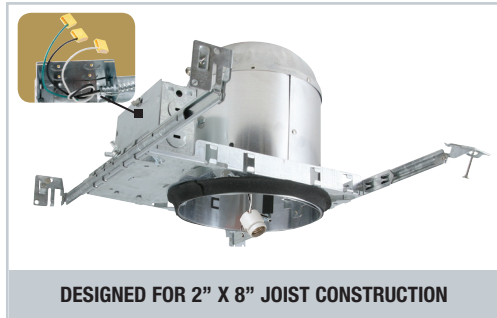

6" LED / PAR LED / INCANDESCENT EZ SERIES IC AIR-SHUT HOUSING

EZ6IC-AT

6" UNIVERSAL IC HOUSING WITH LOOSE SOCKET AND QUICK CONNECTORS

DESIGNED FOR 2" X 8" JOIST CONSTRUCTION

DESCRIPTION

For new construction. Thermally protected, IC rated specification grade recessed housing. Accommodates up to 75W PAR30, R30 lamps, 60W A19 lamps, 65W BR30 lamps, up to 12W LED PAR30 lamps and RL series LED retrofit module.