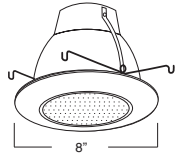

6" EZ SERIES Incandescent Trims

(LAMP WATTAGE: (1) MAXIMUM 75W R/PAR30, 60W A19, 65W BR30)

Catalog Number:

Project Name:

Type:

Note:

REFLECTOR FINISH:
CL, RG, W, MB, CP,
SN, SHZ

TRIM/RING FINISH:
WH, BK, SN, CP, CH,
PB, BZ

7-1/4"

REFLECTOR FINISH:
CL, RG, W, MB, CP,
SN, SHZ

TRIM/RING FINISH:
WH, BK, SN, CP, CH,
PB, BZ

7-1/4"

BAFFLE FINISH:
W, P, SN, CP, BZ

TRIM/RING FINISH:
WH, BK, SN, CP, CH,
PB, BZ

7-1/4"

LENS:
ALBALITE

TRIM/RING FINISH:
WHITE PLASTIC

8"

LENS:
FRESNEL

TRIM/RING FINISH:
WHITE PLASTIC

8"

LENS:
DROP OPAL

TRIM/RING FINISH:
WHITE PLASTIC

8"

TRIM/RING FINISH:
WH, BK, SN, CP, CH,
PB, BZ

8"

TRIM/RING FINISH:
WH, BK, SN, CP, CH,
PB, BZ

8"

BAFFLE FINISH:
W, P, SN, CP, BZ

TRIM/RING FINISH:
WH, BK, SN, CP, CH,
PB, BZ

EYEBALL FINISH:
WH, BK, SN, CP, CH, PB, BZ

7-1/4"

30° TILT 35° ROTATION

TRIM/RING FINISH:
WH, BK, SN, CP, CH,
PB, BZ

8"

35° TILT 35° ROTATION

BAFFLE FINISH:
W, P, SN, CP, BZ

TRIM/RING FINISH:
WH, BK, SN, CP, CH,
PB, BZ

7-1/4"

30° TILT 35° ROTATION

BAFFLE		REFLECTOR		TRIM RING	
W	White	CL	Chrome	WH	White
P	Black	RG	Gold	BK	Black
SN	Satin Nickel	W	White	SN	Satin Nickel
CP	Copper	MB	Black	CP	Copper
BZ	Bronze	CP	Copper	CH	Chrome
		SN	Satin Nickel	PB	Polish Brass
				BZ	Bronze

*For custom baffle, reflector, trim ring, glass color and lens options, please consult factory.