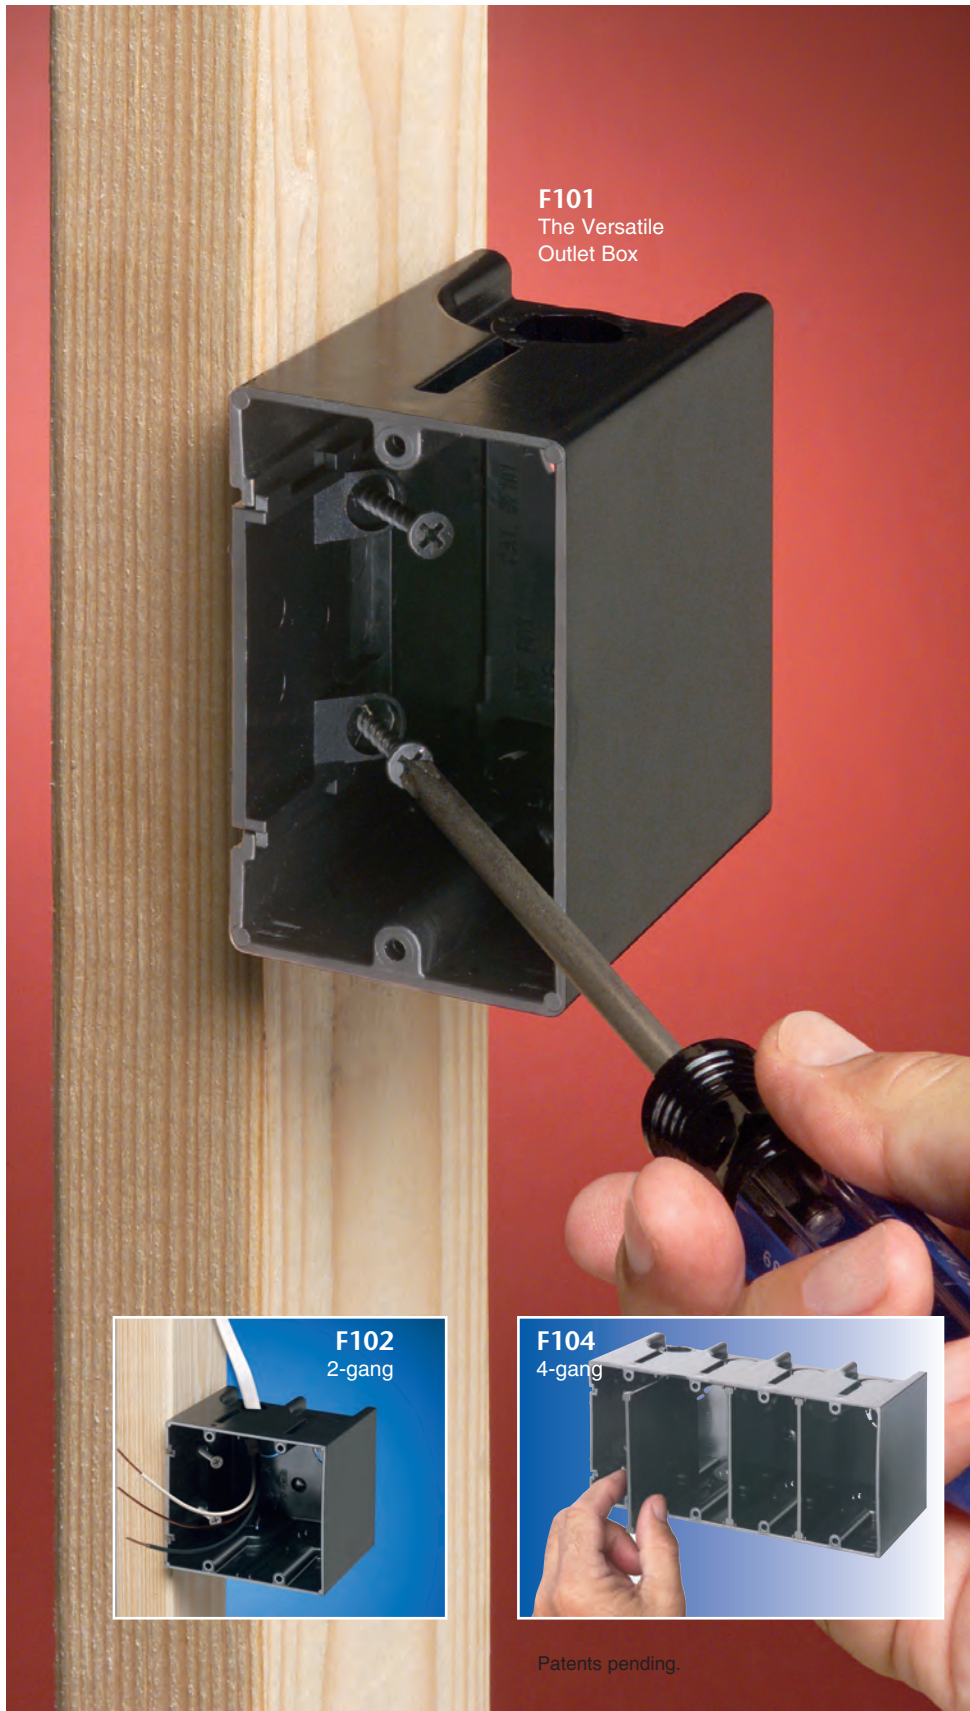

ONE-BOX™ Non-Metallic Outlet Boxes

NEW SIZES
Available

The Versatile Outlet Box for New or Old Work

F101
The Versatile
Outlet Box

F102
2-gang

F104
4-gang

Patents pending.

Fast and easy to install, Arlington's versatile outlet box is the **ONE-BOX™** for new or old work.

It mounts directly to a wood or steel stud for a super secure installation.

Angled screws inside the ONE-BOX affix it firmly to the stud. It has no wings so there's no wobble.

NEW WORK

ONE-BOX set too far forward or back? No problem. Back the screws out and adjust it.

OLD WORK

ONE-BOX provides a secure installation. It mounts directly to the stud, not just the drywall.

- Extra-large cubic inch capacity
- cULus Listed
- Single gang (horizontal and vertical) and multiple gang styles
- For power and low voltage applications with the F102D voltage separator installed
- Installed NM cable connector

2 Pull wire through the connector. (ships with installed NM cable connector)

1 For old work, position ONE-BOX adjacent to stud. Use box as the template to cut hole.

2 Pull wire. Insert ONE-BOX.

3 Mount ONE-BOX directly to stud with shipped in place screws.