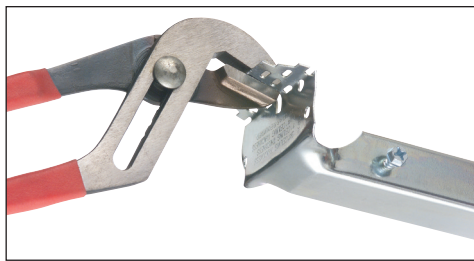

Bracket ends are pre-set for a 1/2" ceiling. For other ceiling depths bend the bracket ends along the appropriate score line.

Catalog Number	UPC/DEI/NAED Mfg. #018997	Description Fan/Fixture Box	Unit Pkg	Std Pkg
FBR423	52310	Adjustable steel bracket, 23.0 cu. in. plastic box	1	10

Arlington®

1 Stauffer Industrial Park
Scranton, PA 18517
800/233.4717
Fax 570/562.0646
www.aifittings.com