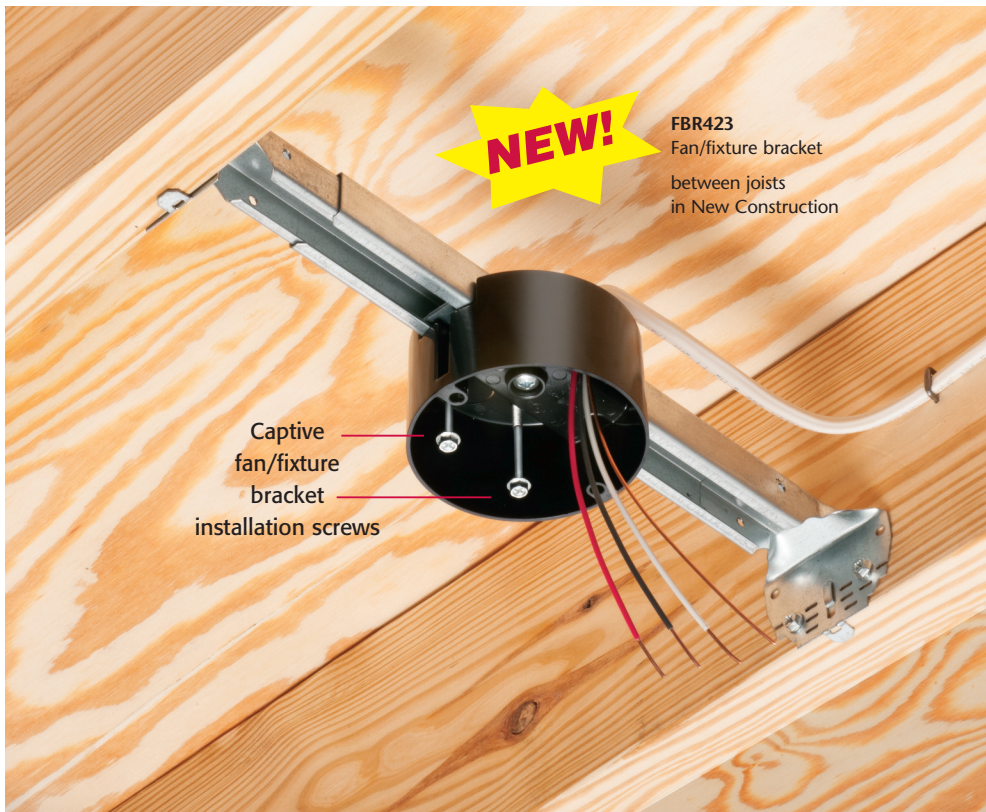

## with Adjustable Steel Bracket and Plastic Box

**NEW!**

**FBR423**  
Fan/fixture bracket  
between joists  
in New Construction

Captive  
fan/fixture  
bracket  
installation screws

Arlington's low cost, economical steel fan/fixture bracket with plastic box delivers super-secure, versatile on-center mounting.

Its steel bracket is fully adjustable to fit between joists spaced 16" to 24".

The box is set for on-center mounting but the 23.0 cubic inch plastic box is positionable anywhere along bracket so you can place the fan or fixture where you want it on the ceiling.

The FBR423 fan/fixture box delivers flush installation on ceilings up to 1-1/4" thick. The bracket ends are pre-set for a 1/2" ceiling. For other ceiling depths, simply bend the bracket ends along the appropriate score line engraved on the product.