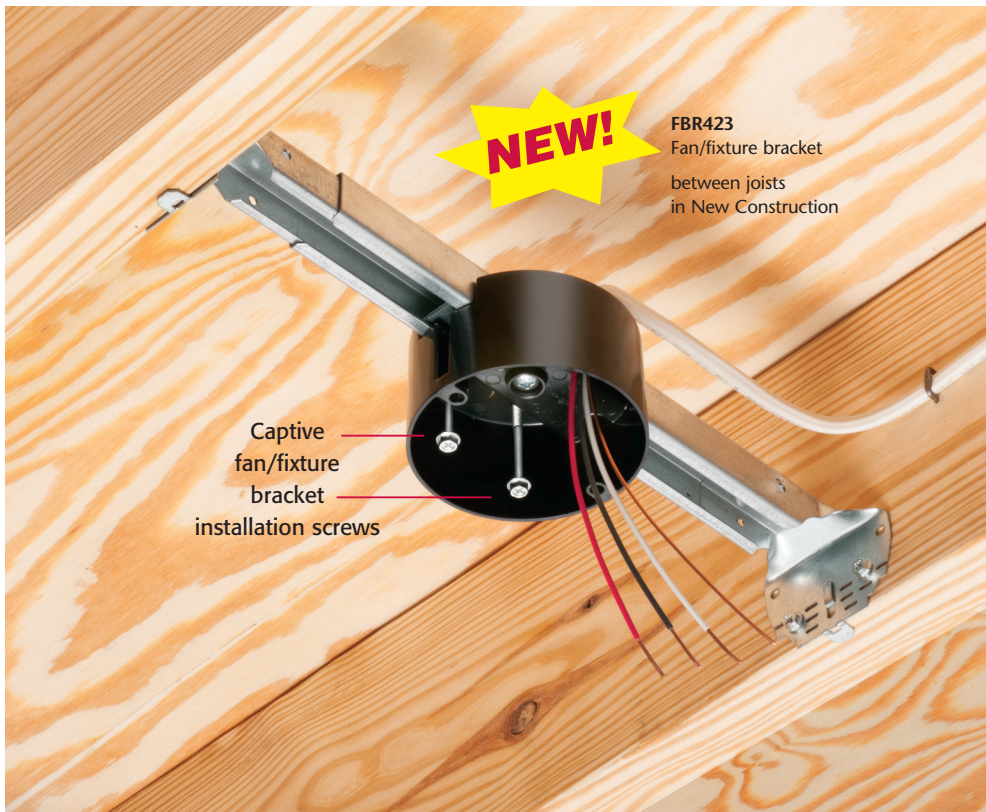

Its steel bracket is fully adjustable to fit between joists spaced 16" to 24".

The box is set for on-center mounting but the 23.0 cubic inch plastic box is positionable anywhere along bracket so you can place the fan or fixture where you want it on the ceiling.

Bracket mounts securely to joists.

Loosen center screw to position box on bracket.

**FBR423**

Bracket ends are pre-set for a 1/2" ceiling. For other ceiling depths bend the bracket ends along the appropriate score line.

## with Adjustable Steel Bracket and Plastic Box

**NEW!**

**FBR423**  
Fan/fixture bracket  
between joists  
in New Construction

Captive  
fan/fixture  
bracket  
installation screws

Arlington's low cost, economical steel fan/fixture bracket with plastic box delivers super-secure, versatile on-center mounting.