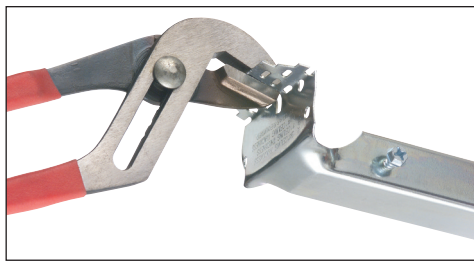

The FBR423 fan/fixture box delivers flush installation on ceilings up to 1-1/4" thick. The bracket ends are pre-set for a 1/2" ceiling. For other ceiling depths, simply bend the bracket ends along the appropriate score line engraved on the product.

- Easy mounting in new construction... fan bracket installation screws ship captive

- UL/CSA Listed

**UL rating:**

@24" on-center:  
70 lb fan; 90 lb fixture

@16" on-center:  
70 lb fan; 150 lb fixture

**CSA rating:** 50 lb fan or fixture

Bracket mounts securely to joists.

Loosen center screw to position box on bracket.

**FBR423**

Bracket ends are pre-set for a 1/2" ceiling. For other ceiling depths bend the bracket ends along the appropriate score line.