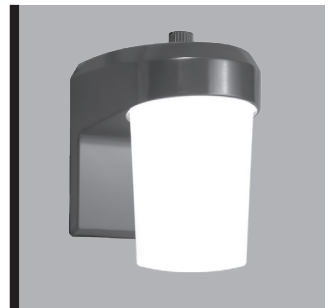

DESCRIPTION

The ALL-PRO™ LED high-performance, low-maintenance entry and patio light provides a dependable and reliable security solution with nighttime ON and daytime OFF settings. Suitable for mounting heights up to 10ft., and up to 75W Incandescent based on area coverage. These fixtures are ideal for new construction residential applications such as entrances, patios, walkways, apartment complexes and light commercial buildings such as outlet exteriors, doorways, storage areas and hotels. The entry and patio light's design and aesthetics is perfect for retrofitting in existing residential and light commercial buildings.

Catalog #		Type	
Project			
Comments		Date	
Prepared by			

SPECIFICATION FEATURES

Construction

- Low profile plastic injection molded housing suitable for wet locations
- UV stable frosted polycarbonate lens
- Available in bronze or white finish
- Suitable for recessed residential junction boxes in North America

Optics

- Diffused lens gives "no glare" useful area light
- 3500K and 5000K color temperature options are perfect for security applications

Warranty

- 2 year limited warranty

LED ENTRY AND PATIO LIGHT

DIMENSIONS