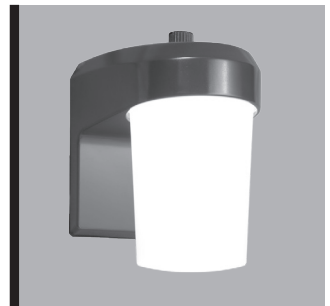

DESCRIPTION

The ALL-PRO™ LED high-performance, low-maintenance entry and patio light provides a dependable and reliable security solution with nighttime ON and daytime OFF settings. Suitable for mounting heights up to 10ft., and up to 75W Incandescent based on area coverage. These fixtures are ideal for new construction residential applications such as entrances, patios, walkways, apartment complexes and light commercial buildings such as outlet exteriors, doorways, storage areas and hotels. The entry and patio light's design and aesthetics is perfect for retrofitting in existing residential and light commercial buildings.

Catalog #		Type
Project		
Comments		Date
Prepared by		

SPECIFICATION FEATURES

Construction

- Low profile plastic injection molded housing suitable for wet locations
- UV stable frosted polycarbonate lens
- Available in bronze or white finish
- Suitable for recessed residential junction boxes in North America

Optics

- Diffused lens gives "no glare" useful area light
- 3500K and 5000K color temperature options are perfect for security applications

Warranty

- 2 year limited warranty

LED ENTRY AND PATIO LIGHT

DIMENSIONS