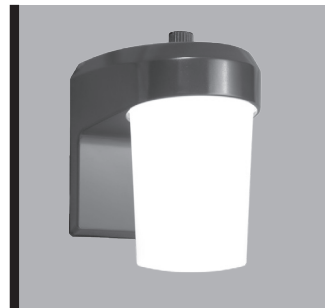

DESCRIPTION

The ALL-PRO™ LED high-performance, low-maintenance entry and patio light provides a dependable and reliable security solution with nighttime ON and daytime OFF settings. Suitable for mounting heights up to 10ft., and up to 75W Incandescent based on area coverage. These fixtures are ideal for new construction residential applications such as entrances, patios, walkways, apartment complexes and light commercial buildings such as outlet exteriors, doorways, storage areas and hotels. The entry and patio light's design and aesthetics is perfect for retrofitting in existing residential and light commercial buildings.

Catalog #		Type
Project		
Comments		Date
Prepared by		

SPECIFICATION FEATURES

Construction

- Low profile plastic injection molded housing suitable for wet locations
- UV stable frosted polycarbonate lens
- Available in bronze or white finish
- Suitable for recessed residential junction boxes in North America

Electrical

- Maintenance-free LEDs with 25,000 hours of life
- Fixture operating temperature range from -30°C to 40°C
- Integral photo control included
- Electrical operating voltage 120VAC 50/60Hz
- cULus listed for wet locations
- External supply wiring 90°C minimum

Optics

- Diffused lens gives "no glare" useful area light
- 3500K and 5000K color temperature options are perfect for security applications

Warranty

- 2 year limited warranty

LED ENTRY AND PATIO LIGHT

DIMENSIONS

FE0650LPC, FE1435LPC and FE1450LPC

Front View