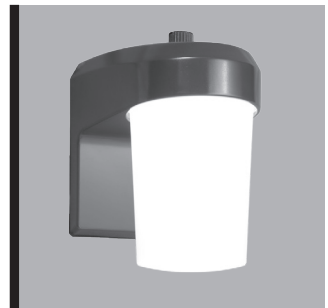

DESCRIPTION

The ALL-PRO™ LED high-performance, low-maintenance entry and patio light provides a dependable and reliable security solution with nighttime ON and daytime OFF settings. Suitable for mounting heights up to 10ft., and up to 75W Incandescent based on area coverage. These fixtures are ideal for new construction residential applications such as entrances, patios, walkways, apartment complexes and light commercial buildings such as outlet exteriors, doorways, storage areas and hotels. The entry and patio light's design and aesthetics is perfect for retrofitting in existing residential and light commercial buildings.

Catalog #		Type	
Project			
Comments		Date	
Prepared by			

SPECIFICATION FEATURES

Construction

- Low profile plastic injection molded housing suitable for wet locations
- UV stable frosted polycarbonate lens
- Available in bronze or white finish
- Suitable for recessed residential junction boxes in North America

Optics

- Diffused lens gives "no glare" useful area light
- 3500K and 5000K color temperature options are perfect for security applications

Warranty

- 2 year limited warranty

LED ENTRY AND PATIO LIGHT

DIMENSIONS