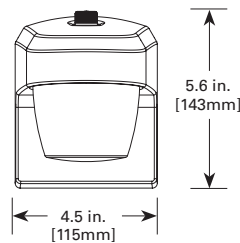

FES0650LPC (only)

Front View