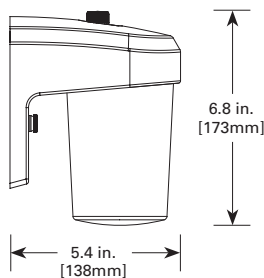

DESCRIPTION

The ALL-PRO™ LED high-performance, low-maintenance entry and patio light provides a dependable and reliable security solution with nighttime ON and daytime OFF settings. Suitable for mounting heights up to 10ft., and up to 75W Incandescent based on area coverage. These fixtures are ideal for new construction residential applications such as entrances, patios, walkways, apartment complexes and light commercial buildings such as outlet exteriors, doorways, storage areas and hotels. The entry and patio light's design and aesthetics is perfect for retrofitting in existing residential and light commercial buildings.

Catalog #		Type	
Project			
Comments		Date	
Prepared by			

SPECIFICATION FEATURES

Construction

- Low profile plastic injection molded housing suitable for wet locations
- UV stable frosted polycarbonate lens
- Available in bronze or white finish
- Suitable for recessed residential junction boxes in North America

Electrical

- Maintenance-free LEDs with 25,000 hours of life
- Fixture operating temperature range from -30°C to 40°C
- Integral photo control included
- Electrical operating voltage 120VAC 50/60Hz
- cULus listed for wet locations
- External supply wiring 90°C minimum

Optics

- Diffused lens gives "no glare" useful area light
- 3500K and 5000K color temperature options are perfect for security applications

Warranty

- 2 year limited warranty

LED ENTRY AND PATIO LIGHT

DIMENSIONS

FE0650LPC, FE1435LPC and FE1450LPC

Front View

Side View

FES0650LPC (only)

Front View

ORDERING INFORMATION

Sample Number: FE0650 or FES0650