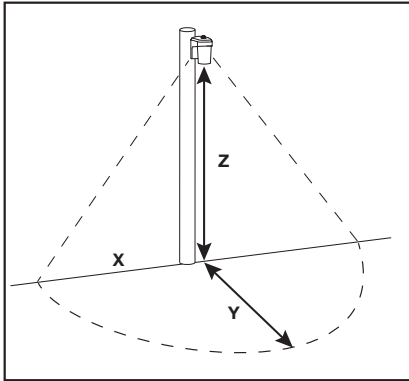

PHOTOMETRICS

		0.25 Fc Coverage Area					
Mounting Height		8		10		15	
Catalog Number	Lumens	X	Y	X	Y	X	Y
FE0650 Series	672	13	24	13	24	8.5	17
FE14 Series	1241	17	33	17	34	16	32

X = Forward Throw
Y = Wall Spread
Z = Mounting Heights

Technical Information

		Voltage (V)	Power (W)	Delivered Lumens	Efficacy (Lum/Watt)	LED Color Temperature (K)	CRI
FE0650 Series	Bronze	120	11	652	59	5000	85
	White	120	11	738	65	5000	86
FES0650 Series	Bronze	120	11	573	52	5000	85
	White	120	11	637	56	5000	87
FE1450LPC Series	Bronze	120	13	1170	90	5000	84
FE1435LPC Series	Bronze	120	13.5	1275	94	3500	84