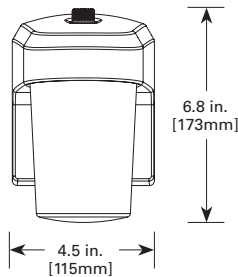

DESCRIPTION

The ALL-PRO™ LED high-performance, low-maintenance entry and patio light provides a dependable and reliable security solution with nighttime ON and daytime OFF settings. Suitable for mounting heights up to 10ft., and up to 75W Incandescent based on area coverage. These fixtures are ideal for new construction residential applications such as entrances, patios, walkways, apartment complexes and light commercial buildings such as outlet exteriors, doorways, storage areas and hotels. The entry and patio light's design and aesthetics is perfect for retrofitting in existing residential and light commercial buildings.

Catalog #		Type	
Project			
Comments		Date	
Prepared by			

SPECIFICATION FEATURES

Construction

- Low profile plastic injection molded housing suitable for wet locations
- UV stable frosted polycarbonate lens
- Available in bronze or white finish
- Suitable for recessed residential junction boxes in North America

Electrical

- Maintenance-free LEDs with 25,000 hours of life
- Fixture operating temperature range from -30°C to 40°C
- Integral photo control included
- Electrical operating voltage 120VAC 50/60Hz
- cULus listed for wet locations
- External supply wiring 90°C minimum

Optics

- Diffused lens gives "no glare" useful area light
- 3500K and 5000K color temperature options are perfect for security applications

Warranty

- 2 year limited warranty

LED ENTRY AND PATIO LIGHT

DIMENSIONS

FE0650LPC, FE1435LPC and FE1450LPC

Front View

FES0650LPC (only)

Front View

ORDERING INFORMATION

Sample Number: FE0650 or FES0650