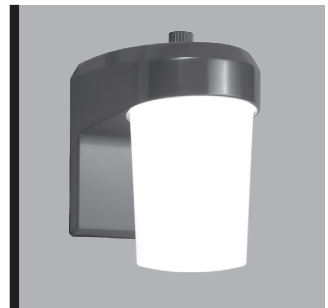

DESCRIPTION

The ALL-PRO™ LED high-performance, low-maintenance entry and patio light provides a dependable and reliable security solution with nighttime ON and daytime OFF settings. Suitable for mounting heights up to 10ft., and up to 75W Incandescent based on area coverage. These fixtures are ideal for new construction residential applications such as entrances, patios, walkways, apartment complexes and light commercial buildings such as outlet exteriors, doorways, storage areas and hotels. The entry and patio light's design and aesthetics is perfect for retrofitting in existing residential and light commercial buildings.

Catalog #		Type	
Project			
Comments		Date	
Prepared by			

SPECIFICATION FEATURES

Construction

- Low profile plastic injection molded housing suitable for wet locations
- UV stable frosted polycarbonate lens
- Available in bronze or white finish
- Suitable for recessed residential junction boxes in North America

Electrical

- Maintenance-free LEDs with 25,000 hours of life
- Fixture operating temperature range from -30°C to 40°C
- Integral photo control included
- Electrical operating voltage 120VAC 50/60Hz
- cULus listed for wet locations
- External supply wiring 90°C minimum

Optics

- Diffused lens gives "no glare" useful area light
- 3500K and 5000K color temperature options are perfect for security applications

Warranty

- 2 year limited warranty

LED ENTRY AND PATIO LIGHT

DIMENSIONS

FE0650LPC, FE1435LPC and FE1450LPC

Front View