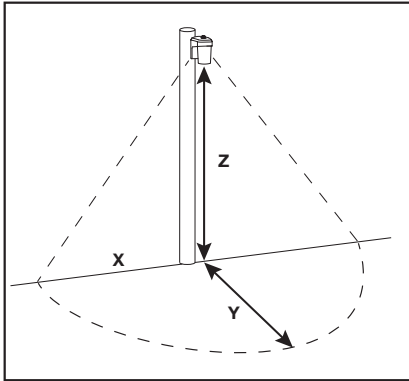

CERTIFICATION DATA

cULus Wet Location Listed
Lighting Facts® Approved

TECHNICAL DATA

-30°C to 40°C Temperature Rating
External Supply Wiring 90° Minimum
Wall and Pole Mount

PHOTOMETRICS

		0.25 Fc Coverage Area					
Mounting Height		8		10		15	
Catalog Number	Lumens	X	Y	X	Y	X	Y
FE0650 Series	672	13	24	13	24	8.5	17
FE14 Series	1241	17	33	17	34	16	32