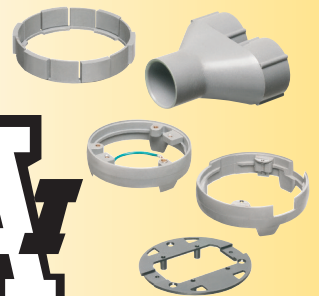

Arlington's FLOOR BOX and COVER KITS **FOR NEW CONCRETE** offer flexibility and convenience.

Made of heavy-duty plastic, our 4.5" non-metallic **concrete box** is a common size, that accommodates *our* 6" round covers as well as *most other round covers on the market*.

Our versatile concrete box **covers** are available with flip lids or threaded plugs in brass or nickel-plated brass. **And NOW plastic, in five colors, including paintable white!**

They offer easy installation of receptacles so they'll look great wherever they're installed!

For the *fastest* installation, our trapdoor covers ship *ready to use* with a pre-installed gasket and decorator-style receptacle.

A selection of leveling rings and adapters allows our covers to fit our boxes *and* most other manufacturers' concrete boxes.