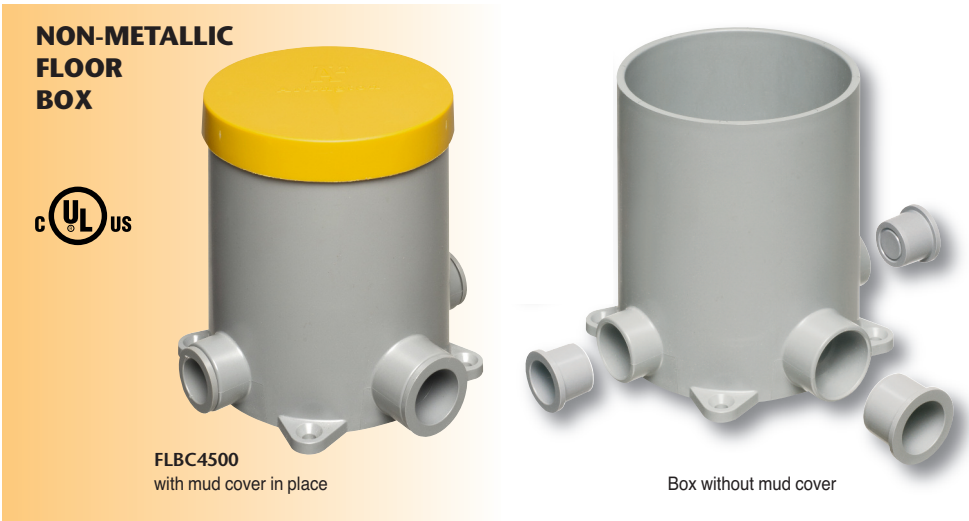

NEW!
more on
reverse

Floor Box and Covers for New Concrete

Non-Metallic Concrete Box • Metal and Plastic Cover Kits

**NON-METALLIC
FLOOR
BOX**

FLBC4500
with mud cover in place

Box without mud cover

COVER KITS FOR BOX

PLASTIC COVERS
in 5 COLORS

NEW!

FLB6230MB
WITH METAL COVER

FLBT6615NL
TRAPDOOR COVER

Brass Trapdoor style
FLBT6615MB
(open and back)

Arlington's cost-effective **FLOOR BOX KITS** offer installers the low cost, convenient way to install a receptacle flush with the floor wherever your customer needs one.

Arlington's FLOOR BOX and COVER KITS **FOR NEW CONCRETE** offer flexibility and convenience.

Made of heavy-duty plastic, our 4.5" non-metallic **concrete box** is a common size, that accommodates our 6" round covers as well as most other round covers on the market.

Our versatile concrete box covers are available with flip lids or threaded plugs in brass or nickel-plated brass. **And NOW plastic, in five colors, including paintable white!**

They offer easy installation of receptacles so they'll look great wherever they're installed!