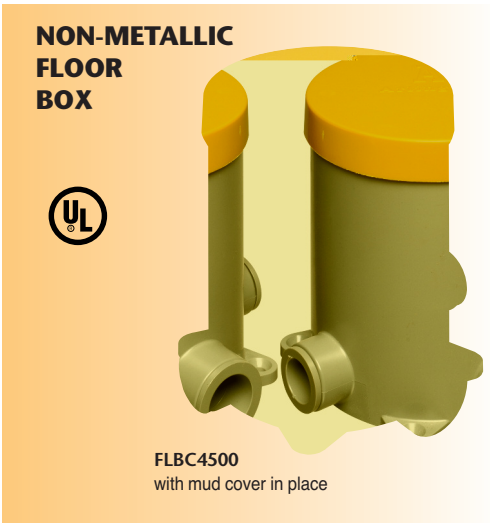

Our versatile concrete box covers are available with flip lids or threaded plugs in brass or nickel-plated brass. **And NOW plastic, in five colors, including paintable white!**

They offer easy installation of receptacles so they'll look great wherever they're installed!

FLBT6615LR

ADAPTERS

FLBC4500AR	22004	Oversized Adapter Ring for 5" diameter concrete boxes		1	10
FLBC4500Y	22012	"Y" Adapter - Provides (2) 1" openings for conduit entering 1" hub		1	10

FLBC4500AR Oversized

FLBC4500Y "Y"

Arlington

1 Stauffer Industrial Park
Scranton, PA 18517
800/233.4717
Fax 570/562.0646
www.aifittings.com

Distributed by

Patents pending Floor Box 0415/15M

PLASTIC COVERS in 5 COLORS

FLBC4520LA closed

NEW!
more on
reverse

Floor Box and Covers for New Concrete

Non-Metallic Concrete Box • Metal and Plastic Cover Kits

Arlington's cost-effective **FLOOR BOX KITS** offer installers the low cost, *convenient* way to install a receptacle flush with the floor wherever your customer needs one.