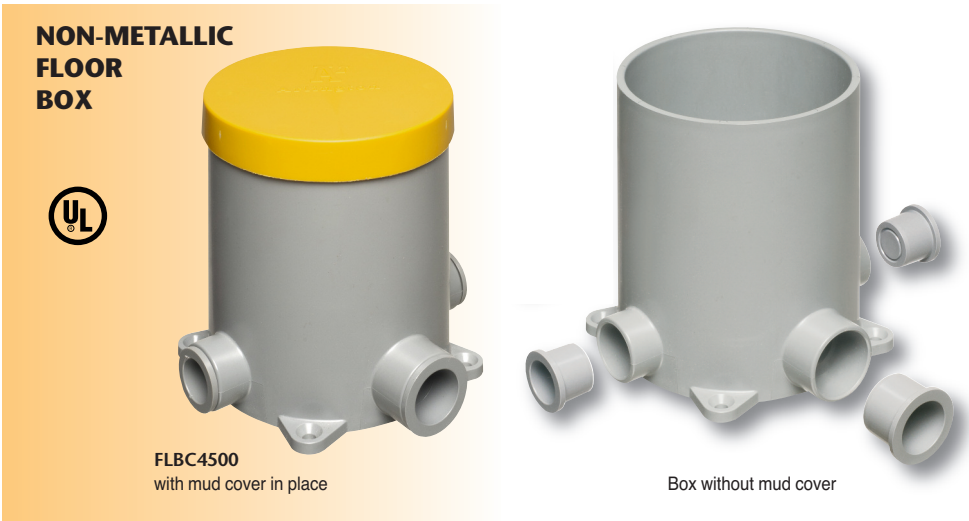

Our versatile concrete box **covers** are available with flip lids or threaded plugs in brass or nickel-plated brass. **And NOW plastic, in five colors, including paintable white!**

They offer easy installation of receptacles so they'll look great wherever they're installed!

FLBT6615LR

ADAPTERS

FLBC4500AR	22004	Oversized Adapter Ring for 5" diameter concrete boxes		1	10
FLBC4500Y	22012	"Y" Adapter - Provides (2) 1" openings for conduit entering 1" hub		1	10

FLBC4500AR Oversized

NEW!
more on
reverse

Floor Box and Covers for New Concrete

Non-Metallic Concrete Box • Metal and Plastic Cover Kits

**NON-METALLIC
FLOOR
BOX**

FLBC4500
with mud cover in place

Box without mud cover

COVER KITS FOR BOX