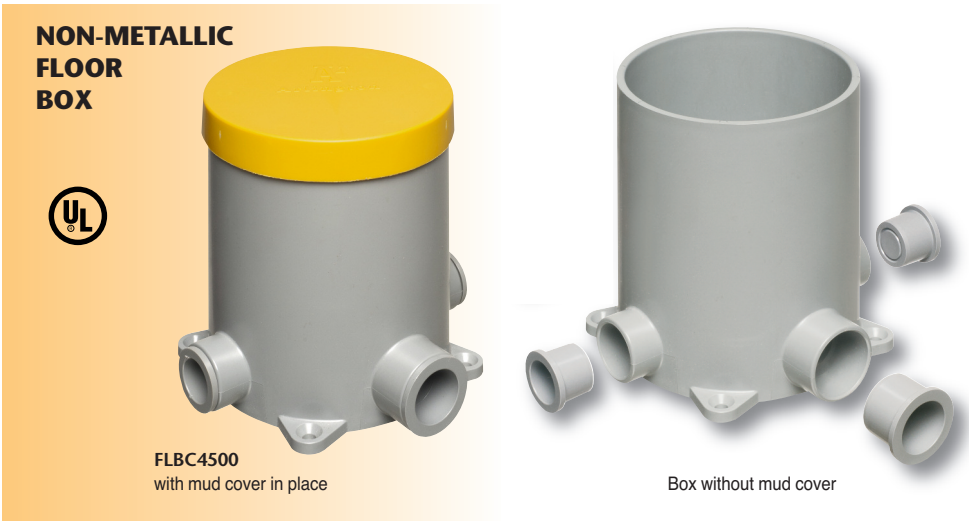

NEW!
more on
reverse

Floor Box and Covers for New Concrete

Non-Metallic Concrete Box • Metal and Plastic Cover Kits

**NON-METALLIC
FLOOR
BOX**

FLBC4500
with mud cover in place

Box without mud cover

COVER KITS FOR BOX

PLASTIC COVERS
in 5 COLORS

NEW!

Arlington's cost-effective **FLOOR BOX KITS** offer installers the low cost, *convenient* way to install a receptacle flush with the floor wherever your customer needs one.

Arlington's FLOOR BOX and COVER KITS **FOR NEW CONCRETE** offer flexibility and convenience.

Made of heavy-duty plastic, our 4.5" non-metallic **concrete box** is a common size, that accommodates our 6" round covers as well as *most other round covers on the market*.

Our versatile concrete box **covers** are available with flip lids or threaded plugs in brass or nickel-plated brass. **And NOW plastic, in five colors, including paintable white!**

They offer easy installation of receptacles so they'll look great wherever they're installed!