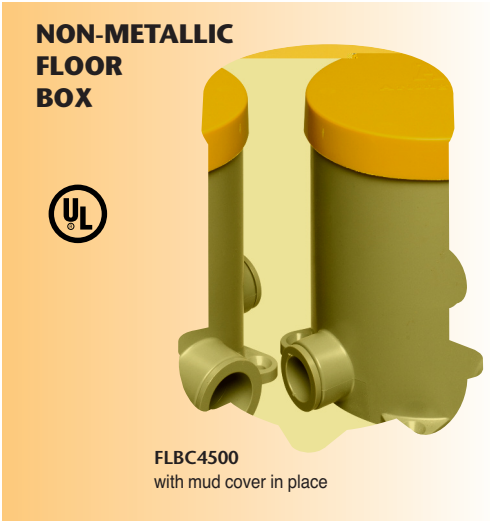

NEW!
more on
reverse

Floor Box and Covers for New Concrete

Non-Metallic Concrete Box • Metal and Plastic Cover Kits

Arlington's cost-effective **FLOOR BOX KITS** offer installers the low cost, convenient way to install a receptacle flush with the floor wherever your customer needs one.

Arlington's FLOOR BOX and COVER KITS **FOR NEW CONCRETE** offer flexibility and convenience.

Made of heavy-duty plastic, our 4.5" non-metallic **concrete box** is a common size, that accommodates our 6" round covers as well as most other round covers on the market.

Our versatile concrete box covers are available with flip lids or threaded plugs in brass or nickel-plated brass. **And NOW plastic, in five colors, including paintable white!**

They offer easy installation of receptacles so they'll look great wherever they're installed!