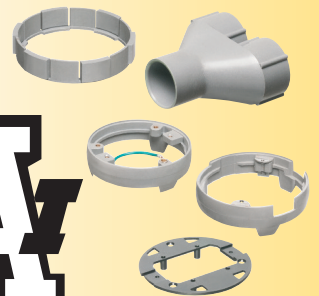

FLB6230MB
WITH METAL COVER

Brass Trapdoor style
FLBT6615MB
(open and back)

Arlington

1 Stauffer Industrial Park
Scranton, PA 18517
800/233.4717
Fax 570/562.0646
www.aifittings.com