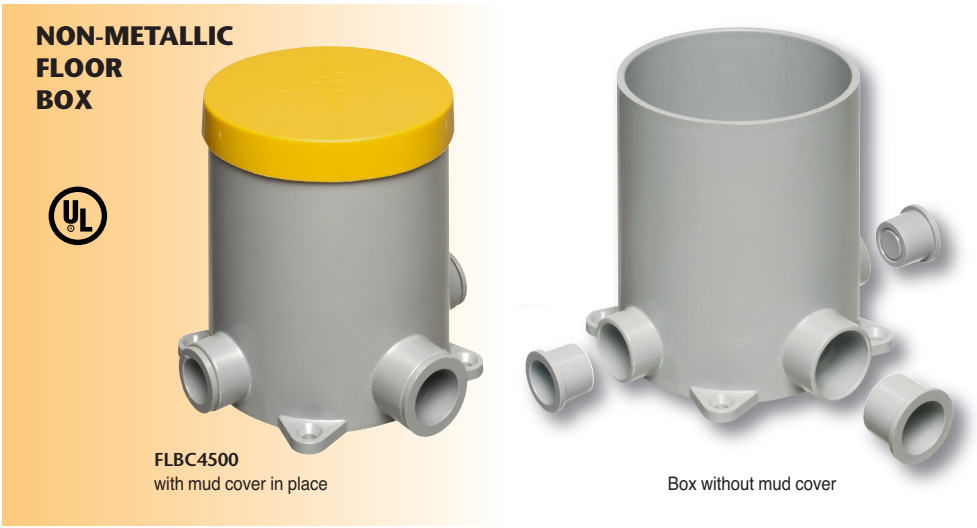

NEW!
more on reverse

Floor Box and Covers for New Concrete

Non-Metallic Concrete Box • Metal and Plastic Cover Kits

NON-METALLIC FLOOR BOX

FLBC4500
with mud cover in place

Box without mud cover

COVER KITS FOR BOX

PLASTIC COVERS
in 5 COLORS

NEW!

Arlington's cost-effective **FLOOR BOX KITS** offer installers the low cost, convenient way to install a receptacle flush with the floor wherever your customer needs one.

Arlington's FLOOR BOX and COVER KITS **FOR NEW CONCRETE** offer flexibility and convenience.

Made of heavy-duty plastic, our 4.5" non-metallic **concrete box** is a common size, that accommodates our 6" round covers as well as most other round covers on the market.

Our versatile concrete box covers are available with flip lids or threaded plugs in brass or nickel-plated brass. **And NOW plastic, in five colors, including paintable white!**

They offer easy installation of receptacles so they'll look great wherever they're installed!