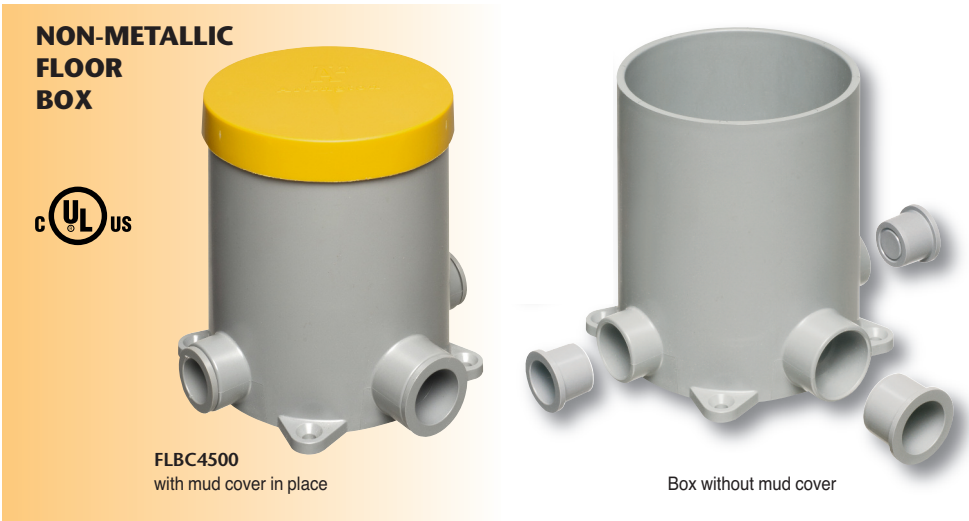

Our versatile concrete box covers are available with flip lids or threaded plugs in brass or nickel-plated brass. **And NOW plastic, in five colors, including paintable white!**

They offer easy installation of receptacles so they'll look great wherever they're installed!

FLBT6615LR

ADAPTERS

FLBC4500AR	22004	Oversized Adapter Ring for 5" diameter concrete boxes		1	10
FLBC4500Y	22012	"Y" Adapter - Provides (2) 1" openings for conduit entering 1" hub		1	10

FLBC4500AR Oversized

FLBC4500Y "Y"

Arlington

1 Stauffer Industrial Park
Scranton, PA 18517
800/233.4717
Fax 570/562.0646
www.aifittings.com

Distributed by

Patents pending Floor Box 0415/15M

FLBC4520LA closed

PLASTIC COVERS in 5 COLORS

NEW!
more on
reverse

Floor Box and Covers for New Concrete

Non-Metallic Concrete Box • Metal and Plastic Cover Kits

**NON-METALLIC
FLOOR
BOX**

FLBC4500
with mud cover in place

Box without mud cover

COVER KITS FOR BOX