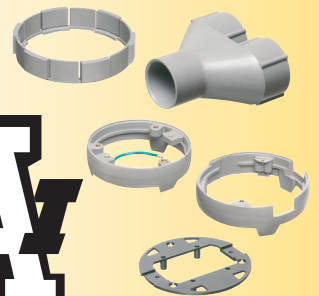

Arlington's FLOOR BOX and COVER KITS **FOR NEW CONCRETE** offer flexibility and convenience.

Made of heavy-duty plastic, our 4.5" non-metallic **concrete box** is a common size, that accommodates our 6" round covers as well as *most other round covers on the market*.

Our versatile concrete box **covers** are available with flip lids or threaded plugs in brass or nickel-plated brass. **And NOW plastic, in five colors, including paintable white!**

They offer easy installation of receptacles so they'll look great wherever they're installed!

For the *fastest* installation, our trapdoor covers ship *ready to use* with a pre-installed gasket and decorator-style receptacle.

A selection of leveling rings and adapters allows our covers to fit our boxes *and* most other manufacturers' concrete boxes.