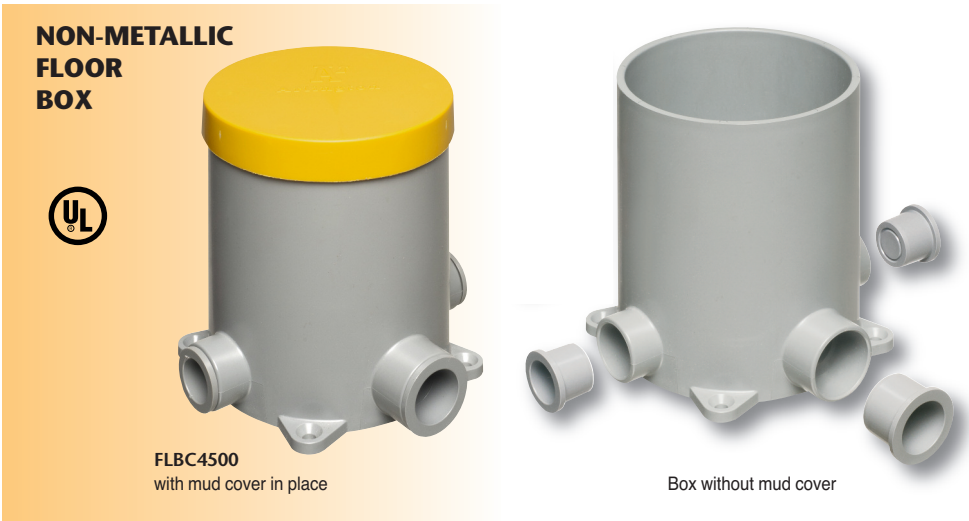

Our versatile concrete box covers are available with flip lids or threaded plugs in brass or nickel-plated brass. **And NOW plastic, in five colors, including paintable white!**

They offer easy installation of receptacles so they'll look great wherever they're installed!

FLBT6615LR

ADAPTERS

FLBC4500AR	22004	Oversized Adapter Ring for 5" diameter concrete boxes		1	10
FLBC4500Y	22012	"Y" Adapter - Provides (2) 1" openings for conduit entering 1" hub		1	10

FLBC4500AR Oversized

FLBC4500Y "Y"

Arlington

1 Stauffer Industrial Park
Scranton, PA 18517
800/233.4717
Fax 570/562.0646
www.aifittings.com

Distributed by

Patents pending Floor Box 0415/15M

FLBC4520LA closed

PLASTIC COVERS in 5 COLORS

NEW!
more on
reverse

Floor Box and Covers for New Concrete

Non-Metallic Concrete Box • Metal and Plastic Cover Kits

**NON-METALLIC
FLOOR
BOX**

FLBC4500
with mud cover in place

Box without mud cover

COVER KITS FOR BOX