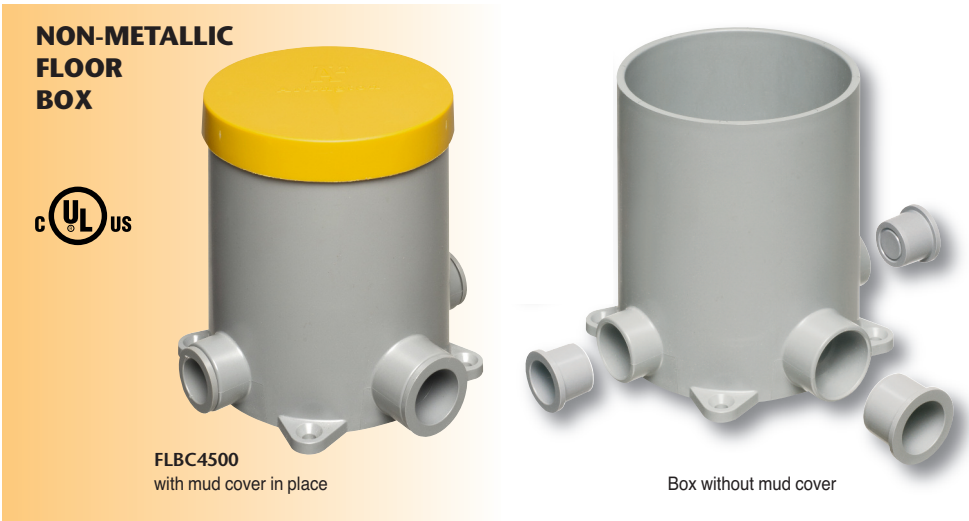

NEW!
more on
reverse

Floor Box and Covers for New Concrete

Non-Metallic Concrete Box • Metal and Plastic Cover Kits

**NON-METALLIC
FLOOR
BOX**

FLBC4500
with mud cover in place

Box without mud cover

COVER KITS FOR BOX

PLASTIC COVERS
in 5 COLORS

NEW!

Arlington's cost-effective **FLOOR BOX KITS** offer installers the low cost, convenient way to install a receptacle flush with the floor wherever your customer needs one.

Arlington's FLOOR BOX and COVER KITS **FOR NEW CONCRETE** offer flexibility and convenience.

Made of heavy-duty plastic, our 4.5" non-metallic **concrete box** is a common size, that accommodates our 6" round covers as well as most other round covers on the market.

Our versatile concrete box covers are available with flip lids or threaded plugs in brass or nickel-plated brass. **And NOW plastic, in five colors, including paintable white!**

They offer easy installation of receptacles so they'll look great wherever they're installed!