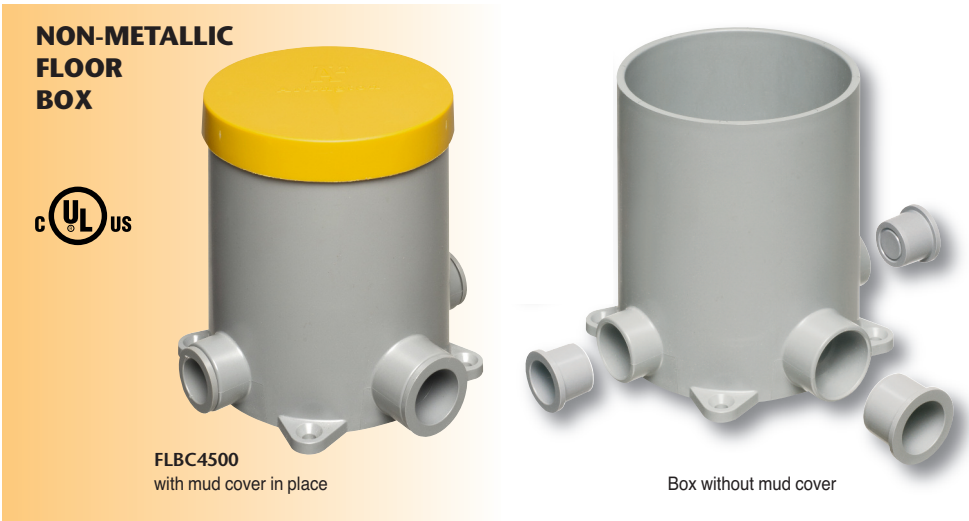

# Floor Box and Covers for New Concrete

## Non-Metallic Concrete Box • Metal and Plastic Cover Kits

**NON-METALLIC FLOOR BOX**

FLBC4500  
with mud cover in place

Box without mud cover

**COVER KITS FOR BOX**

PLASTIC COVERS  
in 5 COLORS

**NEW!**

Arlington's cost-effective **FLOOR BOX KITS** offer installers the low cost, convenient way to install a receptacle flush with the floor wherever your customer needs one.

Our versatile concrete box covers are available with flip lids or threaded plugs in brass or nickel-plated brass. **And NOW plastic, in five colors, including paintable white!**

They offer easy installation of receptacles so they'll look great wherever they're installed!