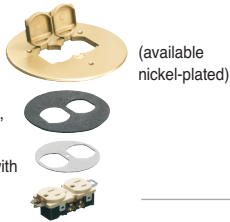

FLB6230MB

Includes brass cover with flip lids, gaskets, receptacle.

Also available with threaded plugs (not shown)

METAL COVER KITS

FLB6230MB	22025	COVER KIT 6" Round, Brass w two flip lids	* hole pattern fits FLBC4500LR	1	10
FLB6230NL	22026	COVER KIT 6" Round, Nickel-plated w two flip lids	* hole pattern fits FLBC4500LR	1	10
FLB6220MB	22021	COVER KIT 6" Round, Brass w two threaded plugs	* hole pattern fits FLBC4500LR	1	10
FLB6220NL	22022	COVER KIT 6" Round, Nickel-plated w two threaded plugs	* hole pattern fits FLBC4500LR	1	10

LEVELING RING

FLBC4500LR	22011	Leveling Ring for Arlington FLBC4500 and round metal covers above (bosses for cover mounting)		1	10