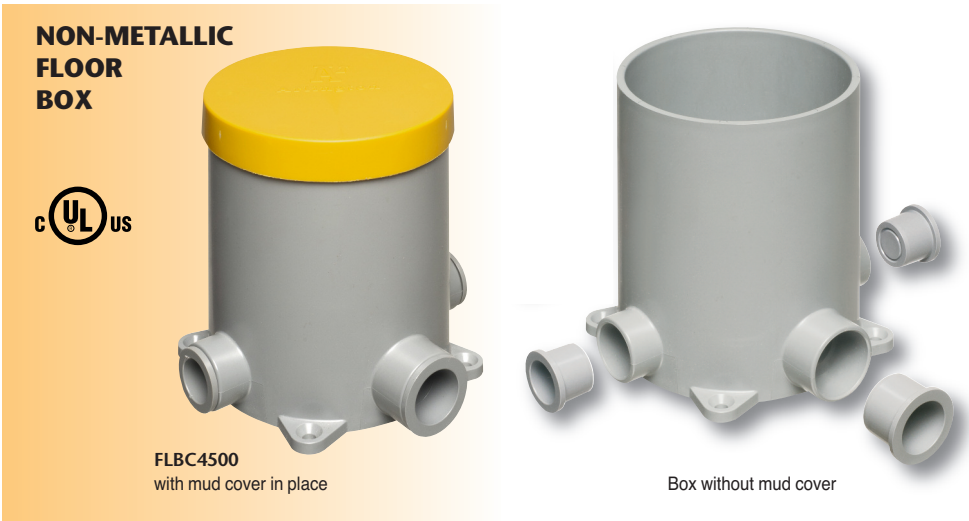

NEW!
more on reverse

Floor Box and Covers for New Concrete

Non-Metallic Concrete Box • Metal and Plastic Cover Kits

NON-METALLIC FLOOR BOX