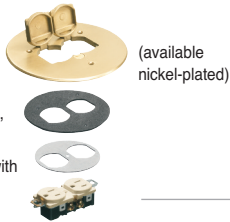

Non-Metallic Floor Box and Cover Kits

Put a Receptacle in New Concrete – The Easy, Low Cost Way!

CATALOG NUMBER	UPC/DCI/NAED MFG. #018997	DESCRIPTION FINISH/COLOR, COVER STYLE	NOTES	UNIT PKG	STD PKG
FLBC4500	22010	4.5" Non-metallic ROUND BOX for Concrete Pours (conduit plugs, mud cover)		1	5

FLB6230MB

Includes brass cover with flip lids, gaskets, receptacle.

Also available with threaded plugs (not shown)

METAL COVER KITS

FLB6230MB	22025	COVER KIT 6" Round, Brass w two flip lids	* hole pattern fits FLBC4500LR	1	10
FLB6230NL	22026	COVER KIT 6" Round, Nickel-plated w two flip lids	* hole pattern fits FLBC4500LR	1	10
FLB6220MB	22021	COVER KIT 6" Round, Brass w two threaded plugs	* hole pattern fits FLBC4500LR	1	10
FLB6220NL	22022	COVER KIT 6" Round, Nickel-plated w two threaded plugs	* hole pattern fits FLBC4500LR	1	10

LEVELING RING

FLBC4500LR	22011	Leveling Ring for Arlington FLBC4500 and round metal covers above (bosses for cover mounting)		1	10
------------	-------	---	--	---	----

COVER KIT COMPONENTS

PLASTIC COVER KITS