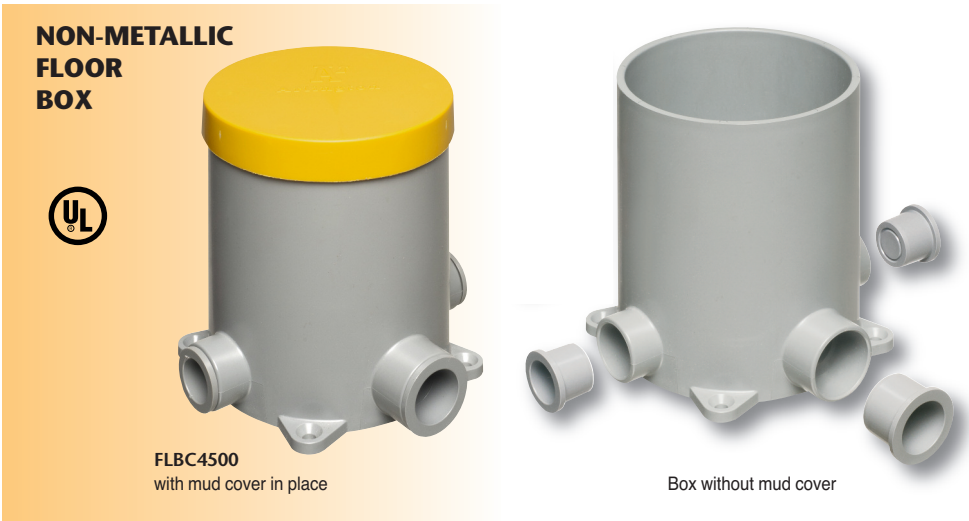

Our versatile concrete box covers are available with flip lids or threaded plugs in brass or nickel-plated brass. **And NOW plastic, in five colors, including paintable white!**

They offer easy installation of receptacles so they'll look great wherever they're installed!

FLBT6615LR

ADAPTERS

FLBC4500AR	22004	Oversized Adapter Ring for 5" diameter concrete boxes		1	10
FLBC4500Y	22012	"Y" Adapter - Provides (2) 1" openings for conduit entering 1" hub		1	10

FLBC4500AR Oversized

Non-Metallic Concrete Box • Metal and Plastic Cover Kits

NON-METALLIC FLOOR BOX

FLBC4500
with mud cover in place

Box without mud cover

COVER KITS FOR BOX

PLASTIC COVERS
in 5 COLORS

NEW!

Arlington's cost-effective **FLOOR BOX KITS** offer installers the low cost, convenient way to install a receptacle flush with the floor wherever your customer needs one.