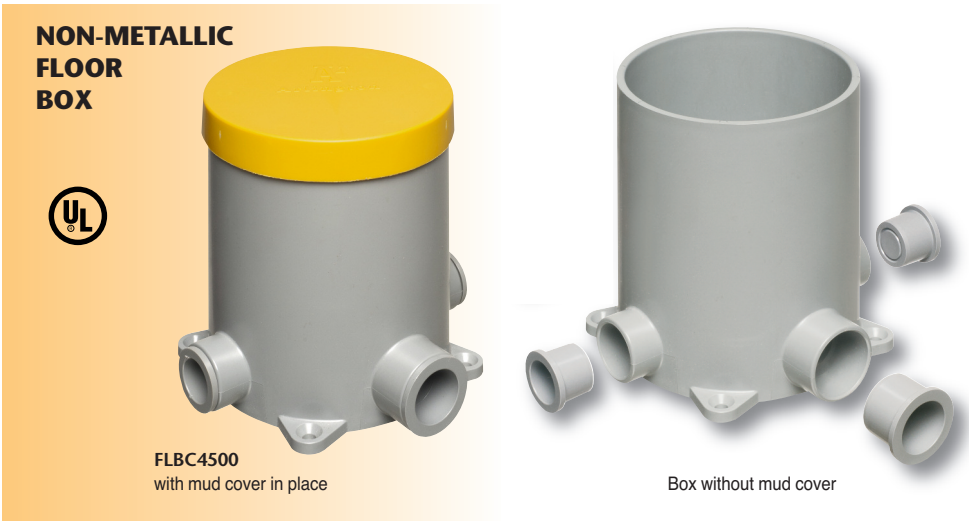

NEW!
more on reverse

Floor Box and Covers for New Concrete

Non-Metallic Concrete Box • Metal and Plastic Cover Kits

NON-METALLIC FLOOR BOX

FLBC4500
with mud cover in place

Box without mud cover

COVER KITS FOR BOX

PLASTIC COVERS
in 5 COLORS

NEW!

FLB6230MB
WITH METAL COVER

FLBT6615NL
TRAPDOOR COVER

Brass Trapdoor style
FLBT6615MB
(open and back)

Arlington's cost-effective **FLOOR BOX KITS** offer installers the low cost, convenient way to install a receptacle flush with the floor wherever your customer needs one.

Arlington's FLOOR BOX and COVER KITS **FOR NEW CONCRETE** offer flexibility and convenience.

Made of heavy-duty plastic, our 4.5" non-metallic **concrete box** is a common size, that accommodates our 6" round covers as well as most other round covers on the market.

Our versatile concrete box covers are available with flip lids or threaded plugs in brass or nickel-plated brass. **And NOW plastic, in five colors, including paintable white!**

They offer easy installation of receptacles so they'll look great wherever they're installed!