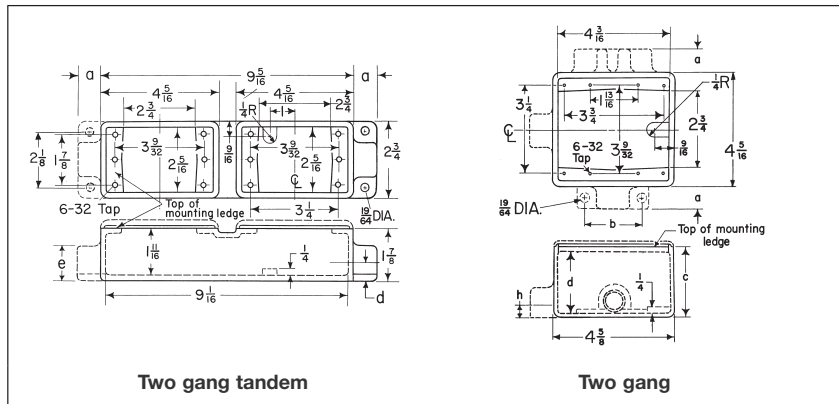

Dimensions

In Inches:

Two gang tandem

| Series | Hub Size | a | b | e |
|--------|----------|-----|-----|-------|
| FS | 1/2 | 7/8 | 5/8 | 1 1/4 |
| | 3/4 | 7/8 | 3/4 | 1 1/2 |

Two gang

| Series | Hub Size | a | b | c | d | h |
|--------|----------|-----|-------|---------|---------|-----|
| FS | 1/2 | 7/8 | 2 1/4 | 1 7/8 | 1 11/16 | 5/8 |
| | 3/4 | 7/8 | 2 1/4 | 1 7/8 | 1 11/16 | 3/4 |
| | 1 | 1 | 2 1/2 | 1 7/8 | 1 11/16 | 7/8 |
| FD | 1/2 | 7/8 | 2 1/4 | 2 11/16 | 2 1/2 | 5/8 |
| | 3/4 | 7/8 | 2 1/4 | 2 11/16 | 2 1/2 | 3/4 |
| | 1 | 1 | 2 1/2 | 2 11/16 | 2 1/2 | 7/8 |