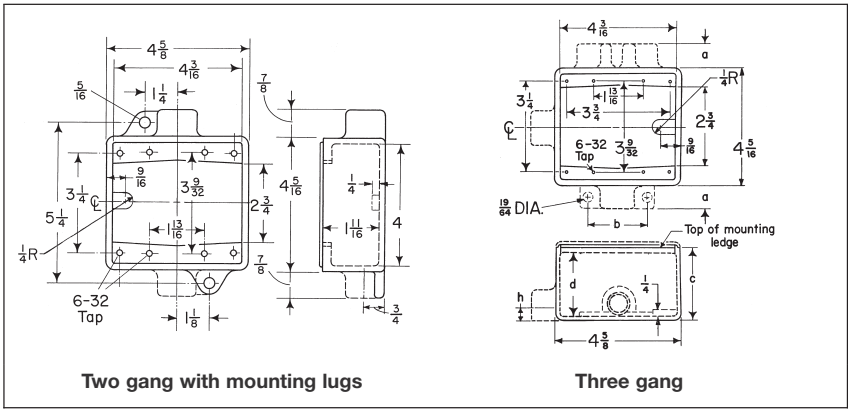

2F

Condulet® Multi-Gang Device Boxes - Cast Iron or Aluminum

Accessories
see pages 37-45

With and Without Mounting Lugs for
Threaded Rigid and IMC Conduit

2F

FSS & FDS

Two Gang		
Size	Cat. #	Cat. #
3/4	FSS222	FDS222

FSD

Two Gang	
Size	Cat. #
3/4	FSD212*

*Hubs on 2 hub side are 1/2"

FS & FD

Three Gang		
Size	Cat. #	Cat. #
3/4	FS23	FD23
1	FS33	

FSS

Three Gang	
Size	Cat. #
3/4	FSS23

Dimensions In Inches:

Three gang				
Series	Hub Size	a	c	d
FS	3/4	7/8	1 1/8	1 11/16
	1	1	1 7/8	1 11/16
FD	3/4	7/8	2 11/16	2 1/2