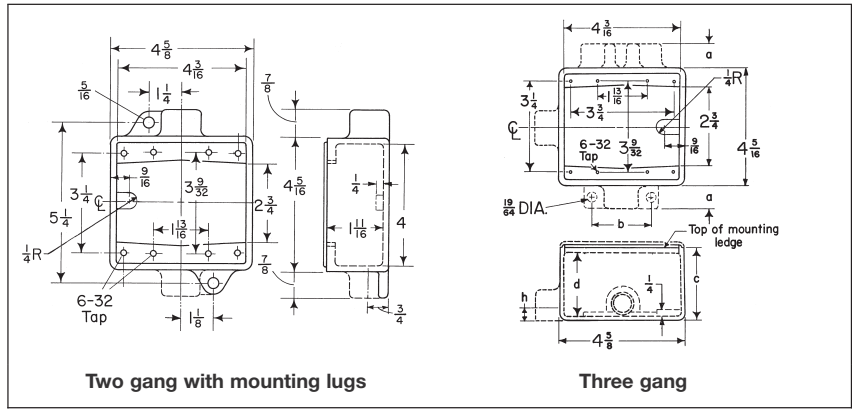

FSS

Three Gang

| Size | Cat. # |
|------|--------|
| 3/4 | FSS23 |

Dimensions

In Inches:

Three gang

| Series | Hub Size | a | c | d |
|--------|----------|-----|---------|---------|
| FS | 3/4 | 7/8 | 1 1/8 | 1 11/16 |
| | 1 | 1 | 1 7/8 | 1 11/16 |
| FD | 3/4 | 7/8 | 2 11/16 | 2 1/2 |

Condulet® Multi-Gang Device Boxes - Cast Iron or Aluminum

Accessories
see pages 37-45

2F

With and Without Mounting Lugs for
Threaded Rigid and IMC Conduit

FS†

| Two Gang Tandem | |
|-----------------|--------|
| Size | Cat. # |
| 1/2 | FS17 |
| 3/4 | FS27 |