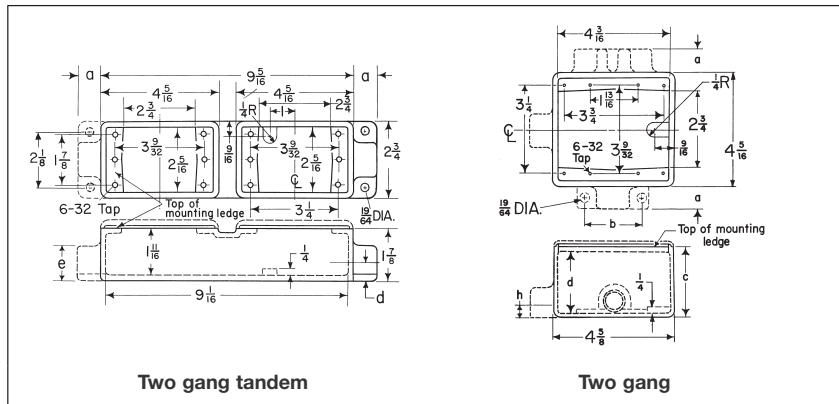

| Size | Cat. # | Cat. # |
|------|--------|--------|
| 1/2 | FS12* | FD12 |
| 3/4 | FS22* | FD22* |
| 1 | FS32 | FD32 |

FSC & FDC

Two Gang

| Size | Cat. # | Cat. # |
|------|--------|---------|
| 1/2 | FSC12 | FDC12 |
| 3/4 | FSC222 | FDC222* |
| 1 | FSC32 | FDC32 |

†Use single gang covers only.

*Available in copper-free aluminum;
add suffix "SA".

Dimensions

In Inches:

Two gang tandem

| Series | Hub Size | a | b | e |
|--------|----------|-----|-----|-------|
| FS | 1/2 | 7/8 | 5/8 | 1 1/4 |
| | 3/4 | 7/8 | 3/4 | 1 1/2 |

Two gang

| Series | Hub Size | a | b | c | d | h |
|--------|----------|-----|-------|---------|---------|-----|
| FS | 1/2 | 7/8 | 2 1/4 | 1 7/8 | 1 11/16 | 5/8 |
| | 3/4 | 7/8 | 2 1/4 | 1 7/8 | 1 11/16 | 3/4 |
| | 1 | 1 | 2 1/2 | 1 7/8 | 1 11/16 | 7/8 |
| FD | 1/2 | 7/8 | 2 1/4 | 2 11/16 | 2 1/2 | 5/8 |
| | 3/4 | 7/8 | 2 1/4 | 2 11/16 | 2 1/2 | 3/4 |
| | 1 | 1 | 2 1/2 | 2 11/16 | 2 1/2 | 7/8 |