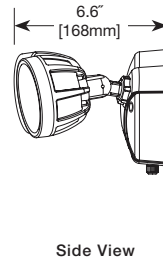

DUSK TO DAWN