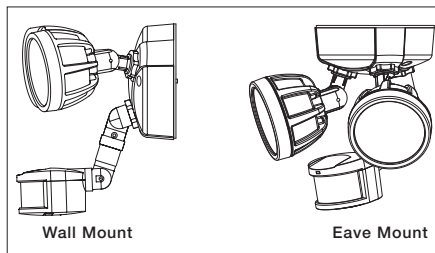

MOUNTING

ORDERING INFORMATION

Catalog Number	Product Description
MST18R17L	Bronze Twin LED with 180° Motion Sensor
MST18R17LW	White Twin LED with 180° Motion Sensor
FTR1740L	Bronze Twin LED Floodlight
FTR1740LW	White Twin LED Floodlight
FTR1740LPC	Bronze Twin LED Floodlight with integrated photo control
FTR1740LPCW	White Twin LED Floodlight with integrated photo control

Innovation you can rely on™

Sustainable Design

CERTIFICATION DATA

UL/CUL Wet Location Listed
Lighting Facts® Approved

TECHNICAL DATA

120V only
-30°C to 40°C Temperature Rating
External Supply Wiring 75° Minimum
Wall and Eave Mount