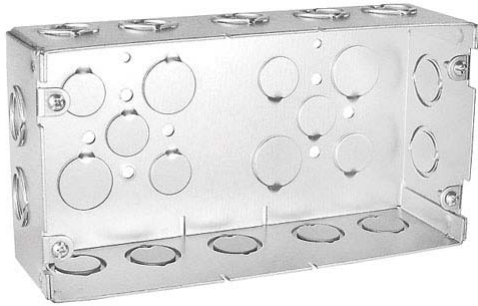

**Stock #: GB-2123**

**Product Description:**

2-1/2" deep, three gang multi-gang boxes are used when multiple electrical or low voltage devices must be mounted in one location. They can also be used as large capacity junction boxes. Garvin Industries' gang boxes save time in installation because there is no need to gang boxes together

**Product Specifications:**

Bottom (6) 1/2", (4) 3/4"  
Knockouts :  
Material : Steel  
No. of Gangs : 3  
Side (14) 1/2"-3/4"  
Knockouts :  
Special 2 Hour Fire Rating  
Features :  
Compliance : CUL,RoHS Compliant,UL

**Product Description:**

2-1/2" deep, three gang multi-gang boxes are used when multiple electrical or low voltage devices must be mounted in one location. They can also be used as large capacity junction boxes. Garvin Industries' gang boxes save time in installation because there is no need to gang boxes together