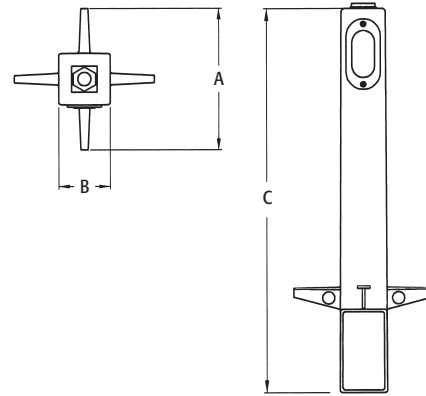

### FEATURES AND BENEFITS

- Molded-in color is permanent—unlike painted posts where lawn equipment chips the color off
  - Streamline design...one of our most competitively priced 19.5" Gard-N-Posts
  - Removable 1/2" KO in cover for photocell installation
  - Metal bushing with ground wire for 2- or 3-wire fixtures
  - Resists damage from lawn equipment
- height! When assembling the Extender with GP37 (see J-5) use standard PVC cement.

### Comes complete with...

Access panel cover, gasket, installed 3/4" x 1/2" NPT metal grounding bushing and locknut with copper ground wire for fixture installation.