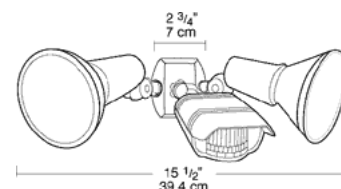

# GT500R

Gotcha Sensor with two weatherproof, corrosionproof floodlights, molded gaskets and corrosionproof universal cover plate. Lamps not supplied.

Color: Black

Weight: 2.0 lbs