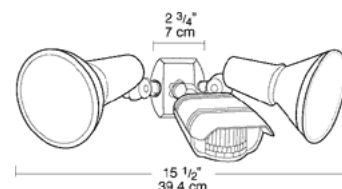

GT500RW

Gotcha Sensor with two weatherproof, corrosionproof floodlights, molded gaskets and corrosionproof universal cover plate. Lamps not supplied.

Color: White

Weight: 1.6 lbs

Technical Specifications

UL Listing:

Detection:

110° view.

Patents:

RAB sensor and fixture designs are protected under U.S. and International Intellectual Property laws.

GT500RW

Gotcha Sensor with two weatherproof, corrosionproof floodlights, molded gaskets and corrosionproof universal cover plate. Lamps not supplied.

Color: White

Weight: 1.6 lbs

Technical Specifications

UL Listing:

Suitable for wet locations.

Voltage:

120 volts AC 60 Hz.

Power Consumption: