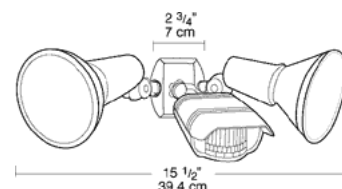

GT500RW

Gotcha Sensor with two weatherproof, corrosionproof floodlights, molded gaskets and corrosionproof universal cover plate. Lamps not supplied.

Color: White

Weight: 1.6 lbs

Technical Specifications

UL Listing:

Color: White

Weight: 1.6 lbs

Technical Specifications

UL Listing:

Suitable for wet locations.

Voltage:

120 volts AC 60 Hz.

Power Consumption: