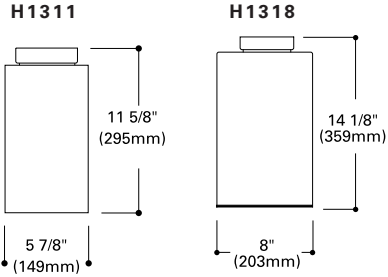

H1310 R30 Downlight with Baffle
Finish: White (P), Bronze (BZ)
Lamp: 75W R30

Notes: UL Damp Location Listed

CEILING MOUNT

H1311 R40 Downlight with Baffle
H1318 R40 Downlight with Baffle

Finish: White (P), Bronze (BZ)
Lamp: 300W BR40