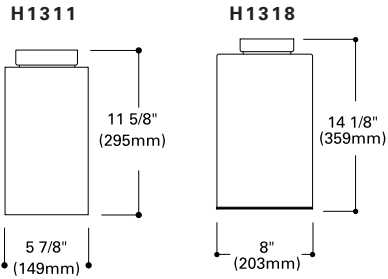

CEILING MOUNT

H1311 R40 Downlight with Baffle
H1318 R40 Downlight with Baffle

Finish: White (P), Bronze (BZ)
Lamp: 300W BR40

Notes: UL Damp Location Listed