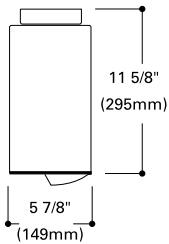

CEILING MOUNT

H2310 R40 Open Downlight
H2335 R40 Open Downlight
Finish: White (P), Bronze (BZ)
Lamp: 150W BR40

H2300 R30 Open Downlight
H2332 R30 Open Downlight
Finish: White (P), Bronze (BZ)
Lamp: 75W R30

H1310 R30 Downlight with Baffle
Finish: White (P), Bronze (BZ)
Lamp: 75W R30

Notes: UL Damp Location Listed

CEILING MOUNT

H1311 R40 Downlight with Baffle
H1318 R40 Downlight with Baffle

Finish: White (P), Bronze (BZ)
Lamp: 300W BR40

Notes: UL Damp Location Listed

CEILING MOUNT WALL WASHER

H1317 R40 Baffle Downlight/Wall Washer

Finish: White (P), Bronze (BZ)
Lamp: 150W BR40

Notes: UL Damp Location Listed

PENDANT MOUNT - 15° Swivel

H1319 Baffle Downlight
Finish: White (P), Bronze (BZ)
Lamp: 300W R40

H1312 Baffle Downlight
Finish: White (P), Bronze (BZ)
Lamp: 150W BR40, 150W PAR38

H2320 Open Downlight
Finish: White (P), Bronze (BZ)
Lamp: 150W BR40, 150W PAR38

Notes: UL Damp Location Listed