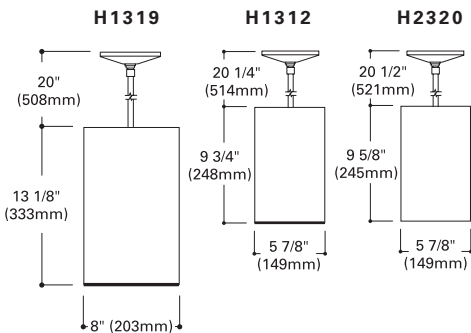

CEILING MOUNT WALL WASHER

H1317 R40 Baffle Downlight/Wall Washer

Finish: White (P), Bronze (BZ)
Lamp: 150W BR40

Notes: UL Damp Location Listed

PENDANT MOUNT - 15° Swivel

H1319 Baffle Downlight
Finish: White (P), Bronze (BZ)
Lamp: 300W R40

H1312 Baffle Downlight
Finish: White (P), Bronze (BZ)
Lamp: 150W BR40, 150W PAR38

H2320 Open Downlight
Finish: White (P), Bronze (BZ)
Lamp: 150W BR40, 150W PAR38

Notes: UL Damp Location Listed