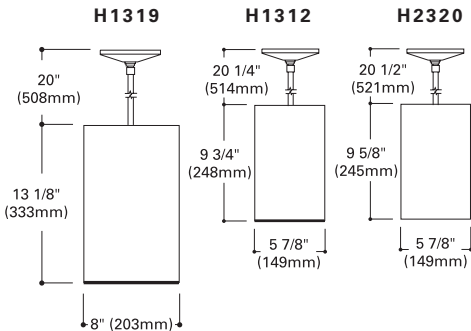

Notes: UL Damp Location Listed

CEILING MOUNT WALL WASHER

H1317 R40 Baffle Downlight/Wall Washer

Finish: White (P), Bronze (BZ)
Lamp: 150W BR40

Notes: UL Damp Location Listed

PENDANT MOUNT - 15° Swivel

H1319 Baffle Downlight
Finish: White (P), Bronze (BZ)
Lamp: 300W R40