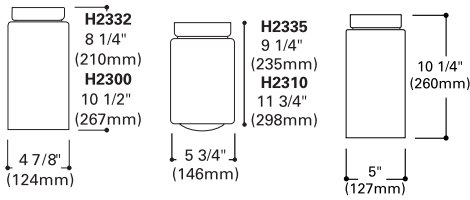

CEILING MOUNT

H2310 R40 Open Downlight
H2335 R40 Open Downlight
Finish: White (P), Bronze (BZ)
Lamp: 150W BR40

H2300 R30 Open Downlight
H2332 R30 Open Downlight
Finish: White (P), Bronze (BZ)
Lamp: 75W R30

H1310 R30 Downlight with Baffle
Finish: White (P), Bronze (BZ)
Lamp: 75W R30

Notes: UL Damp Location Listed