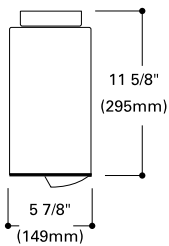

Notes: UL Damp Location Listed

CEILING MOUNT

H1311 R40 Downlight with Baffle
H1318 R40 Downlight with Baffle

Finish: White (P), Bronze (BZ)
Lamp: 300W BR40

Notes: UL Damp Location Listed

CEILING MOUNT WALL WASHER