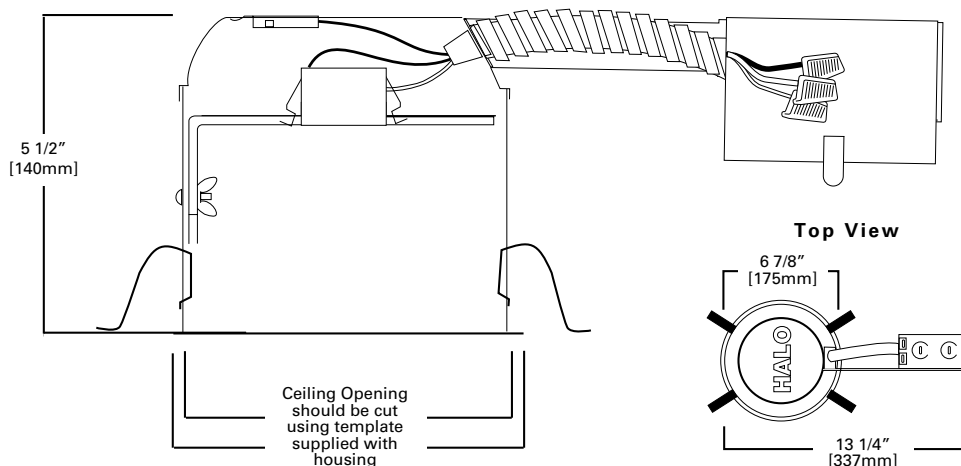

Product Certification

Product Features

Top Product Features

- Quick Connect wiring connectors included in junction box
- NM cable pry-outs and conduit knockouts in junction box
- Remodel springs accommodate 1/2" and 5/8" ceiling material
- Thermally protected
- Die-formed housing
- Options to meet Trade Agreements Act requirements

Dimensional and Mounting Details

Order Information

SAMPLE ORDER NUMBER: **H27RT-426RG**

Order housing, trim and accessories separately.

Domestic Preferences	Housing
Domestic Preferences ⁽¹⁾	Housing
[Blank] =Standard TAA =Trade Agreements Act	H27RT = 6" Non-Insulated Shallow Ceiling Remodel Housing
<small>(1) Only product configurations with this designated prefix are built to be compliant with the Trade Agreements Act of 1979 (TAA). Please refer to DOMESTIC PREFERENCES website for more information. Components shipped separately may be separately analyzed under domestic preference requirements.</small>	

Trims

Open Trims	
	79 Pinhole Trim 50W PAR30, 65W BR30 OD: 8" [203mm]
79P = White Pinhole Trim	
	301 Open 75W R30, 65W BR30, 75W PAR30 OD: 8" [203mm]
301P = White Open Trim 301PB = Polished Brass Open Trim	
	328 Splay Trim 100W R30, 75W PAR30, 65W BR30 OD: 7-1/4" [184mm]
328P = White Splay Trim	