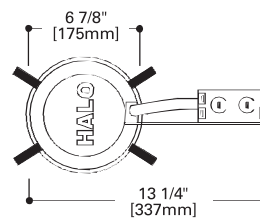

Top View

Ordering Information on reverse.