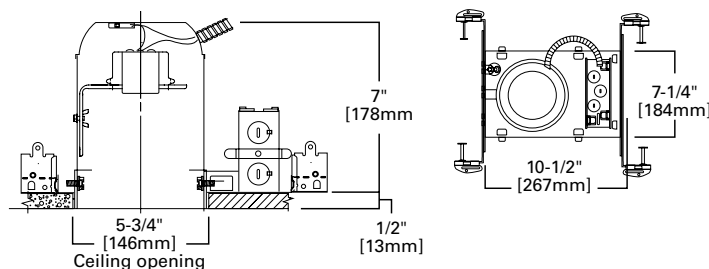

*Not to be used in direct contact with spray foam insulation (Consult NEMA LSD57-2013)

H5ICAT

5" IC, New Construction Housing, 120V

FOR USE IN INSULATED CEILINGS

FOR DIRECT CONTACT WITH INSULATION*

Dimensions