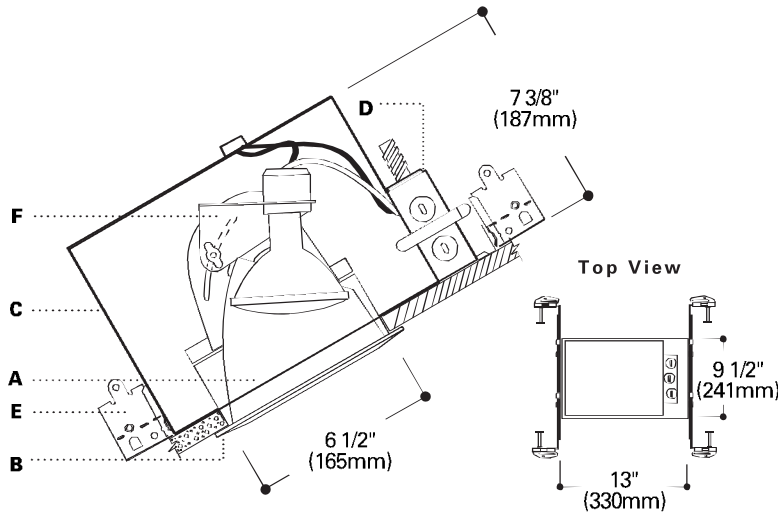

with all trims listed

ADV042514

**ORDERING INFORMATION SAMPLE NUMBER: H6451C455SC**

Complete unit consists of housing and trim.

**Housing**

H6451C=7" Allslope IC AIR-TITE Housing

**Trims**

	<p><b>Specular Reflector</b>  <b>75W PAR30L, 75WR30, 65W BR30</b>                      455SC=Specular Clear                      455CG=Champagne Gold                      OD: 7 1/4" (184mm)</p>		<p><b>Baffle Eyeball - 30° Tilt</b>  <b>75W R30, 65W BR30</b>                      417P=Black Baffle, White Eyeball and Ring                      417PB=Black Baffle, Brass Eyeball and Ring                      417W=White Baffle, White Eyeball and Ring                      OD: 8" (203mm)</p>
	<p><b>Black Coilex Baffle</b>  <b>50W PAR30L, 60W BR30</b>                      456P=Black Baffle, White Trim                      Ring                      OD: 7 1/4" (184mm)</p>		<p><b>Eyeball - 30° Tilt</b>  <b>65W BR30, 75W R30, 75W PAR30L</b>                      78P=White Eyeball and Ring                      78B=Brass Eyeball and Ring                      78PB=Polished Brass Eyeball and Ring                      OD: 8" (203mm)</p>
	<p><b>White Coilex Baffle</b>  <b>50W PAR30L, 65W BR30</b>  <b>75W PAR30L (with H1999 Socket Extender)</b>                      456W=White Baffle, White Trim                      Ring                      OD: 7 1/4" (184mm)</p>		<p><b>Albalite Lens</b>  <b>60W A19</b>                      170PS=Albalite Lens, White Ring                      OD: 8" (203mm)</p>
			<p><b>Eyeball - 30° Tilt</b>  <b>75W PAR30</b>                      74P=White Eyeball, White Ring                      OD: 8" (203mm)</p>