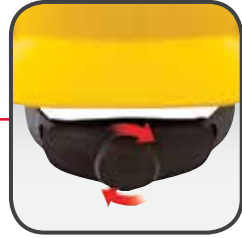

Optimized comfort with
3 levels of adjustment

Smooth, easy turning
ratchet suspension

H-700 Cap Style

Optional Uvicator™ Sensor lets wearer know when to replace hard hat due to UV exposure

Custom logo programs available