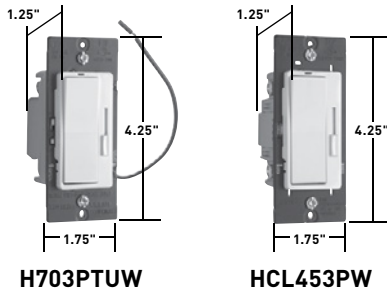

RESIDENTIAL DIMMERS & FAN SPEED CONTROLS

Harmony® Tru-Universal and CFL/LED Dimmers

Features

Harmony Tru-Universal (H703PTUW)

- Self-Calibration feature allows users to select lamp type, which then automatically sets the minimum voltage for that lamp, eliminating flickering and poor performance.
- Works with every lamp and load.
- Preset, single pole and 3-way operation.
- Wider slide controller for easier dimming operation.

- Larger paddle switch that's easier to see and use.
- Green LED glows when off to make dimmer easy to find in the dark.
- Sleek, modern design that matches today's styles.
- Interchangeable faces — Package comes with three colors: Ivory, White, Light Almond. Other face color kits available separately, see page L-11.

Harmony CFL/LED Dimmer (HCL453PW)

- CFL/LED dimmable-bulb compatible (with the exception of 0-10V LED drivers).
- Adjustment dial allows users to adjust the bottom of the dimming range for a wide range of CFL and LED bulbs.
- No derating required in multi-gang applications.

CATALOG NUMBER	DESCRIPTION	RATINGS	COLOR
TRU-UNIVERSAL DIMMER			
H703PTUTC*	Tru-Universal, Preset, Single-Pole/3-Way Three Interchangeable Face Colors	120 VAC, 60 Hz Incandescent, Halogen & ELV: 700W MLV: 500VA LED/CFL: 450W EFL: 5.5A	Ivory/White/Light Almond
H703PTUW	Tru-Universal, Preset, Single Pole/3-Way		White
CFL/LED DIMMERS			
HCL453PTC	CFL/LED Single Pole and 3-Way, Preset Three Interchangeable Face Colors	120 VAC, 60 Hz, 450W/700W Incandescent	Ivory/White/Light Almond
HCL453PW	CFL/LED Single Pole and 3-Way, Preset		White

*Available in VisionPak™ packaging, add "CCV6" to Catalog Number. Example: H703PTUTC6.