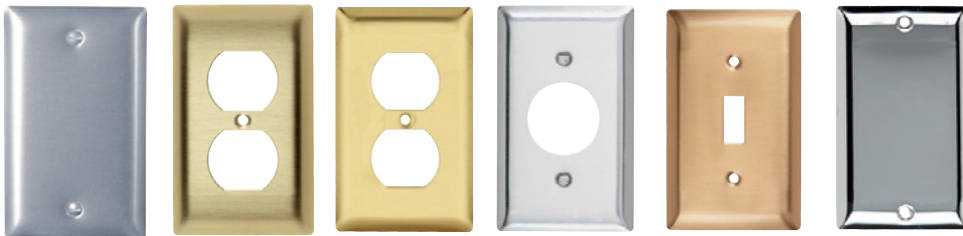

- Larger paddle switch that's easier to see and use.
- Green LED glows when off to make dimmer easy to find in the dark.
- Sleek, modern design that matches today's styles.
- Interchangeable faces — Package comes with three colors: Ivory, White, Light Almond. Other face color kits available separately, see page L-11.

*Available in VisionPak™ packaging, add "CCV6" to Catalog Number. Example: H703PTUTC6.

DEVICES & WALL PLATES

Color Selection Chart

Devices & Plastic Wall Plate Colors

Ivory Light Almond White Green Antique Brass Dark Bronze Nickel

Black Blue Brown Gray Orange Red

See specific device and wall plate catalog charts for particular color availabilities.

Metal Wall Plates

Metal Finish

Aluminum Brass (Brushed) Polished Brass Stainless Steel Brushed Bronze Chrome