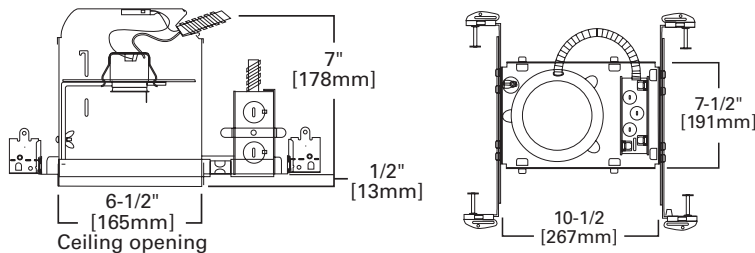

*Not to be used in direct contact with spray foam insulation (Consult NEMA LSD57-2013)

H7ICAT

6" IC, New Construction, 120V

FOR USE IN INSULATED CEILINGS

FOR DIRECT CONTACT WITH INSULATION*

Dimensions

Special Features