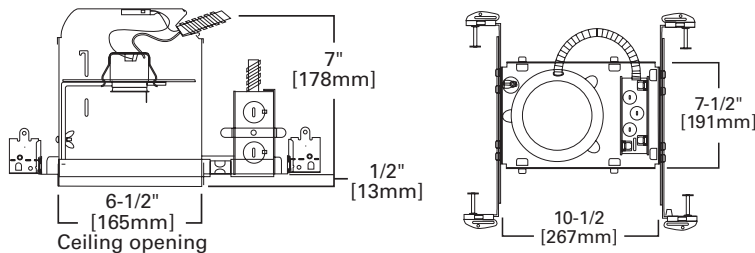

*Not to be used in direct contact with spray foam insulation (Consult NEMA LSD57-2013)

H7ICAT

6" IC, New Construction , 120V

FOR USE IN INSULATED CEILINGS

FOR DIRECT CONTACT WITH INSULATION*

Dimensions

Special Features