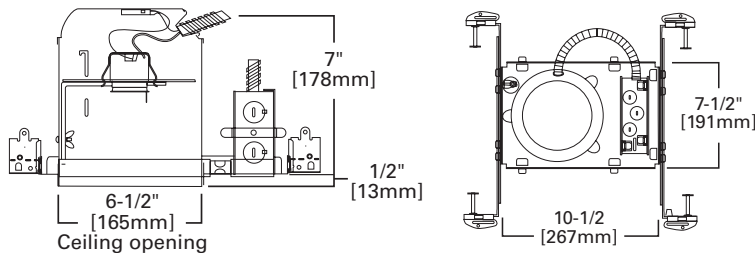

Quick Connect™

- Three 4-port push-in "Quick

- Connect" wire nuts included in junction box
- Speed installation and increase reliability
- No additional wire nuts required
- Simply strip and insert supply wires

Socket

- Porcelain socket with nickel plated brass screw shell
- Snap-in springs secure socket to socket plate, and may be detached when using socket supporting trims
- Overspray protector included

Thermal Protector

Self resetting thermal protector deactivates fixture if overheating occurs due to improper lamping or misapplied insulation

Trims

Halo Fit-All concept offers multiple trim options in a variety of design styles, and functional beam distributions to control beam angle and lumen delivery in accommodating various lamp types including Halogen, CFL and LED

Compliance

- cULus Listed 1598 Luminaire
- cULus Listed Damp Location
- cULus Listed for Wet Location, covered ceiling, with select trims
- cULus Listed for direct contact with insulation and combustible material*
- cULus Listed for feed through
- Air-Tite code compliant. Certified under ASTM E283; not exceeding 2.0 cfm (0.944 L/s) air leakage rate tested at a 1.57 psf (75 Pa) pressure differential.
- RoHS compliant

*Not to be used in direct contact with spray foam insulation (Consult NEMA LSD57-2013)

H7ICAT

6" IC, New Construction, 120V

FOR USE IN INSULATED CEILINGS

FOR DIRECT CONTACT WITH INSULATION*

Dimensions

Special Features

- Got-Nail!™ bar hangers
- q-Channel bars with Pass-N-Thru™
- Slide-N-Side™ junction box
- Quick Connect™ push wire nuts
- Air-Tite™ code compliant