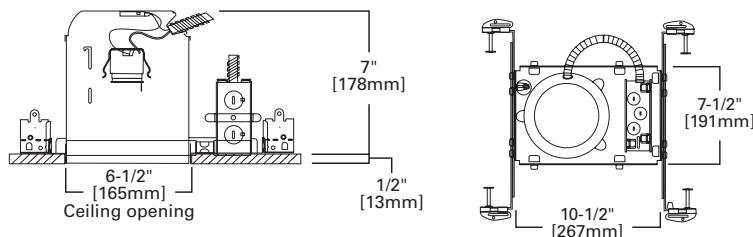

Dimensions

Special Features

- Got-Nail!™ bar hangers
- q-Channel bars with Pass-N-Thru™
- Slide-N-Side™ junction box
- Quick Connect™ push wire nuts
- Air-Tite™ code compliant