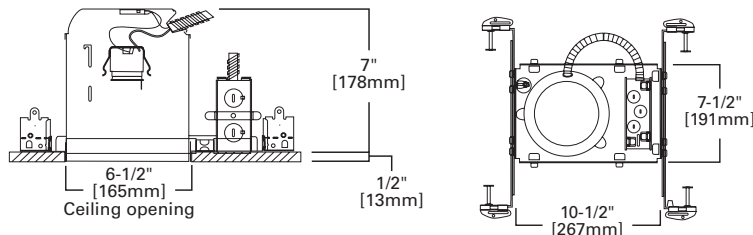

Dimensions

Special Features

- Got-Nail!™ bar hangers
- q-Channel bars with Pass-N-Thru™
- Slide-N-Side™ junction box
- Quick Connect™ push wire nuts
- Air-Tite™ code compliant