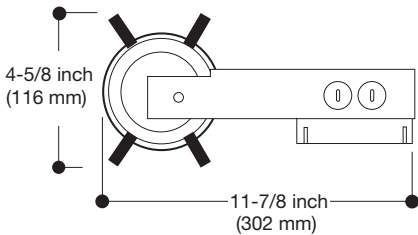

DESCRIPTION

The H99RTAT is a small aperture Non-IC AIR-TITE™ housing for providing accent and task lighting. The H99RTAT is designed for use in non-insulated existing ceilings. Non-IC Housing is AIR-TITE™ but insulation must be kept 3 inches away from all sides of housing. For installation from below the ceiling.

Catalog #	Type
Project	
Comments	
Prepared by	Date

SPECIFICATION FEATURES

Housing

Formed of CRS with powder coat finish.

Remodel Clips

Four remodel clips secure housing and accommodates 1/2" and 5/8" ceiling materials.

Junction Box

- Seven 1/2" trade size conduit knockouts with true pry-out slots.
- Four pryouts with integral strain relief for non-metallic sheathed cable

"Quick Connect" Connectors

Three quick connect wiring connectors included.

Socket

Fixed position porcelain socket with nickel plated brass screw shell provides consistent lamp positioning.

Thermal Protector

Thermal protector deactivates fixture if overheating occurs due to improper lamping or misapplied insulation.

Labels

- UL/cUL Listed 1598 Luminaire
- UL/cUL Damp Location Listed
- UL/cUL Listed for Wet Location, covered ceiling - with select trims
- Certified Under ASTM-E283 for air tight construction
- IP rated (Improper Lamp)

H99RTAT

4" Non-Insulated Ceiling AIR-TITE™ Recessed Remodel Housing

4" TRIMS

FOR USE IN NONINSULATED CEILINGS OR INSULATED CEILINGS WHERE INSULATION CAN BE KEPT 3" FROM ALL SIDES OF FIXTURE FOR USE IN EXISTING CEILINGS