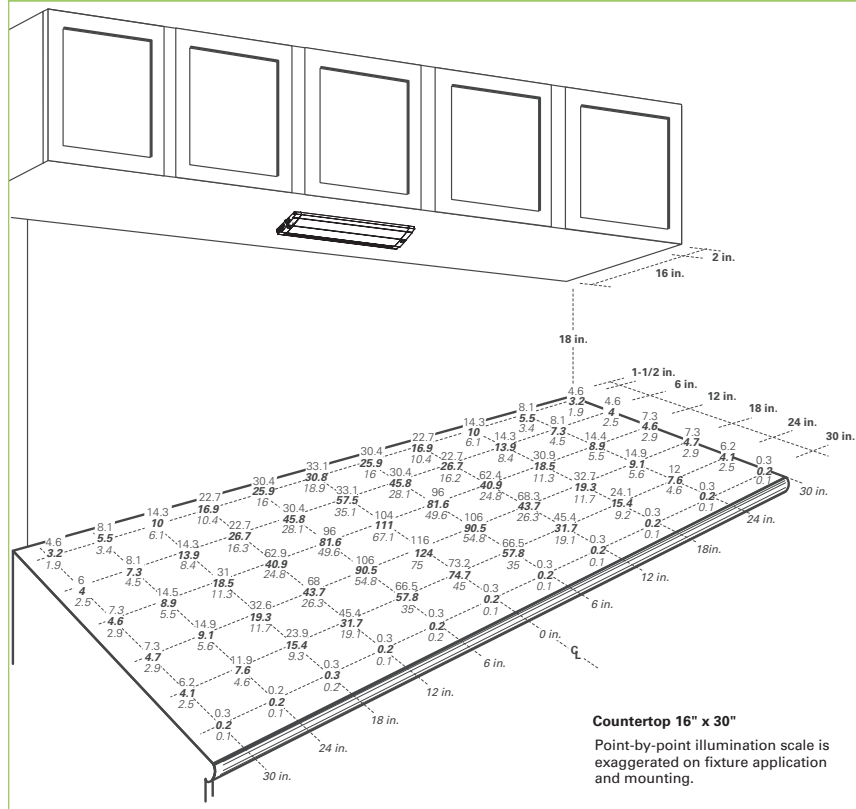

## Dimensions

**HU106 Splice Box**

## Photometry

### Fixture Application Illustration - Mounting Height 18"

Top Number: HU1024D830.IES  
 Middle Number: HU1018D830.IES  
 Bottom Number: HU1012D830.IES