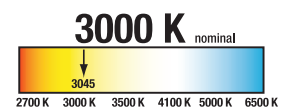

## Features

- 88% energy savings compared to halogen\*
- \$510 total savings over the life of the fixture\*
- Lasts up to 22 years\*
- 3000 K
- Sleek 3/4" profile
- Fully dimmable with wall switch
- Integral ON/OFF switch
- Plug-in or direct wire with splice box
- Link any combination of fixtures up to 800W total load
- 80+ CRI
- Damp location listed
- Five-year warranty

## Energy Data

Power Factor:	>0.9	12" Fixture		18" Fixture		24" Fixture	
THD:	<10%	Lumens:	341	Lumens:	563	Lumens:	707
Color Temperature:	3000 K	120V Input Watts:	4.95	120V Input Watts:	8.17	120V Input Watts:	9.61
Color Rendering Index:	80	Line Amps:	0.044	Line Amps:	0.072	Line Amps:	0.084
Nominal Lumens/Ft:	350	LPW:	70	LPW:	69	LPW:	74