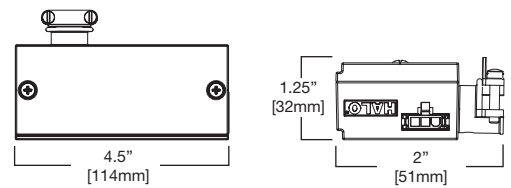

Ordering Information

Sample Number: HU1012D830P (12" Dimmable Fixture, 80 CRI, 3000K, White Finish)

Family	Length	Dimming	Lens	CRI	Color Temperature	Finish	Accessories
HU10 =Halo Integrated Driver Undercabinet	12=12" 18=18" 24=24"	D=Dimmable^A	[Blank]=Clear	8=80 CRI	30=3000 K	P=White MB=Matte Black	HU101=3" Daisy Chain Connector HU102=6" Daisy Chain Connector HU103=24" Daisy Chain Connector HU104=120" Daisy Chain Connector HU105=48" Power Cord HU106=Splice Box HU107=1-1/2" Male-to-Male Connector

^A See our website for compatible dimmers - www.cooperlighting.com.

Dimensions

Photometry

Fixture Application Illustration - Mounting Height 18"

Top Number: HU1024D830.IES
Middle Number: HU1018D830.IES
Bottom Number: HU1012D830.IES

Optional Mounting Height - 15"

Top Number: HU1024D830.IES
Middle Number: HU1018D830.IES
Bottom Number: HU1012D830.IES

3.6	6.4	11.9	19.5	26.9	29.4	26.9	19.5	11.7	6.3	3.6	1-1/2"
2.5	4.3	7.9	14.2	23.2	28.4	23.2	14.2	7.9	4.3	2.5	
1.5	2.6	4.9	8.7	14.4	17.8	14.4	8.7	4.9	2.6	1.5	
4.8	9.1	18.8	37.2	55.4	60.2	55.4	37.2	18.8	9.0	4.7	6"
3.2	5.8	11.5	23.8	46.7	63.2	46.7	23.7	11.5	5.8	3.2	
1.9	3.5	7.0	14.5	28.6	38.6	28.6	14.5	7.0	3.5	1.9	
5.7	12.1	29.6	73.7	128	132	128	73.3	29.4	12.1	5.7	12"
3.7	7.0	15.7	40.3	102	162	102	40.3	15.7	7.0	3.7	
2.2	4.3	9.6	24.6	62.1	97.3	62.1	24.6	9.6	4.3	2.2	
5.7	12.4	31.6	83.5	149	154	149	83.8	31.6	12.4	5.7	18"
3.6	7.1	16.4	44.3	120	193	120	44.3	16.4	7.1	3.6	
2.2	4.4	10.0	26.7	72.0	116	72.0	26.7	10.0	4.4	2.2	
4.6	9.4	21.3	46.4	75.2	81.1	75.2	46.4	21.5	9.5	4.6	24"
3.0	5.8	12.4	29.3	64.0	90.9	64.0	29.3	12.4	5.8	3.0	
1.8	3.5	7.5	17.7	38.7	54.9	38.7	17.7	7.5	3.5	1.8	
0.3	0.2	0.3	0.3	0.3	0.3	0.3	0.3	0.3	0.3	0.3	30"
0.2	0.2	0.2	0.2	0.2	0.2	0.2	0.2	0.2	0.2	0.2	
0.1	0.1	0.2	0.1	0.1	0.1	0.1	0.1	0.1	0.1	0.1	
30" 24" 18" 12" 6" 0 6" 12" 18" 24" 30"											

Optional Mounting Height - 24"