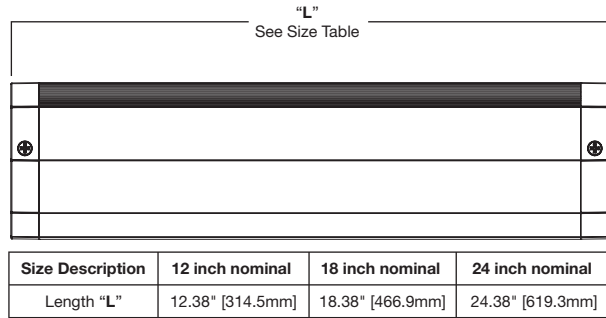

Ordering Information

Sample Number: HU1012D830P (12" Dimmable Fixture, 80 CRI, 3000K, White Finish)

Family	Length	Dimming	Lens	CRI	Color Temperature	Finish	Accessories
HU10 =Halo Integrated Driver Undercabinet	12=12" 18=18" 24=24"	D=Dimmable^A	[Blank]=Clear	8=80 CRI	30=3000 K	P=White MB=Matte Black	HU101=3" Daisy Chain Connector HU102=6" Daisy Chain Connector HU103=24" Daisy Chain Connector HU104=120" Daisy Chain Connector HU105=48" Power Cord HU106=Splice Box HU107=1-1/2" Male-to-Male Connector

^A See our website for compatible dimmers - www.cooperlighting.com.

Dimensions

HU106 Splice Box