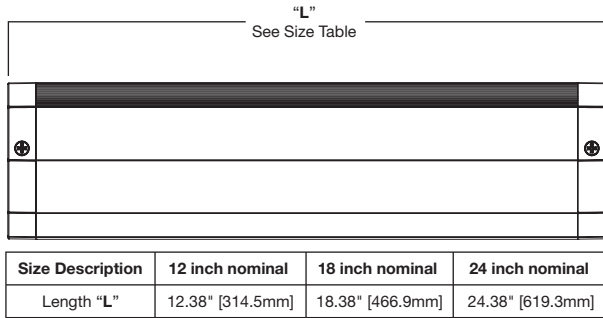

Ordering Information

Sample Number: HU1012D830P (12" Dimmable Fixture, 80 CRI, 3000K, White Finish)

Family	Length	Dimming	Lens	CRI	Color Temperature	Finish	Accessories
HU10 =Halo Integrated Driver Undercabinet	12=12" 18=18" 24=24"	D=Dimmable^A	[Blank]=Clear	8=80 CRI	30=3000 K	P=White MB=Matte Black	HU101=3" Daisy Chain Connector HU102=6" Daisy Chain Connector HU103=24" Daisy Chain Connector HU104=120" Daisy Chain Connector HU105=48" Power Cord HU106=Splice Box HU107=1-1/2" Male-to-Male Connector

^A See our website for compatible dimmers - www.cooperlighting.com.

Dimensions

HU106 Splice Box