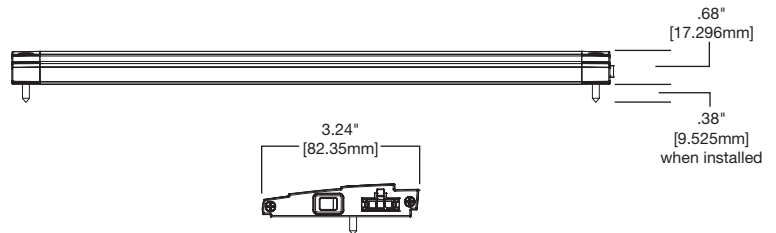

Ordering Information

Sample Number: HU1012D830P (12" Dimmable Fixture, 80 CRI, 3000K, White Finish)

Family	Length	Dimming	Lens	CRI	Color Temperature	Finish	Accessories
HU10 =Halo Integrated Driver Undercabinet	12=12" 18=18" 24=24"	D=Dimmable^A	[Blank]=Clear	8=80 CRI	30=3000 K	P=White MB=Matte Black	HU101=3" Daisy Chain Connector HU102=6" Daisy Chain Connector HU103=24" Daisy Chain Connector HU104=120" Daisy Chain Connector HU105=48" Power Cord HU106=Splice Box HU107=1-1/2" Male-to-Male Connector

^A See our website for compatible dimmers - www.cooperlighting.com.

Dimensions

HU106 Splice Box