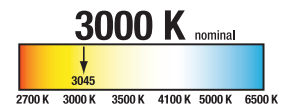

* Over the life of the fixture energy savings: $385
Replacement lamp savings: $170

Savings based on $0.11 per kilowatt hour and 6 hours average use per day and 50,000 hours of lamp life. 24" fixture is lumen equivalent to fixture with (4) 20W halogen lamps.

Qualified and compliant. Refer to ENERGY STAR® Qualified Products List for listings.