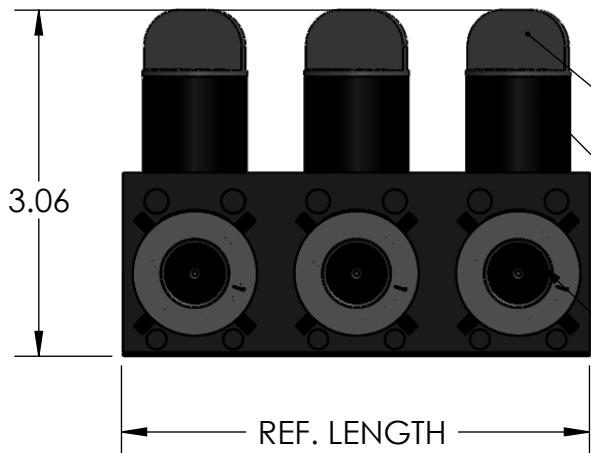

PART NUMBER	# OF PORTS	LENGTH
ISPB350-3	3	3.61
ISPB350-4	4	4.80
ISPB350-6	6	7.18

ROCKET

THREAD CAP

5/16 INTERNAL HEX PRESSURE SCREWS

350KCMIL - #12 AWG CONDUCTOR PORT

REF. LENGTH

CUT FOR APPROPRIATE WIRE SIZE

DETAIL VIEW OF ROCKET
1:1 SCALE

CONTACT NSI FOR SALES @ 800.321.5847

NOTES:

- CONNECTOR PRE-FILLED W/ OXIDE INHIBITOR.
- CONNECTOR MEETS OR EXCEEDS ANSI C119.4 SPECIFICATIONS.

POLARIS
SALES . CO . INC

PROPRIETARY AND CONFIDENTIAL

TITLE:
**350 BLACK
SUBMERSIBLE
PEDESTAL CONNECTOR**

NAME DATE
DRAWN BY S.PARRY 2/7/2013

DWG. NO.
ISPB350-SERIES

MATERIAL: 6061-T6511 ALUMINUM

SCALE: 1:2

SHEET: 1 OF 1