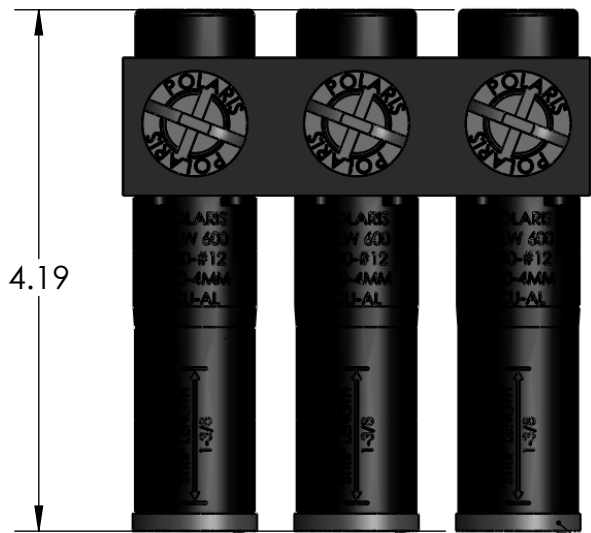

PART NUMBER	# OF PORTS	LENGTH
ISPB350-3	3	3.61
ISPB350-4	4	4.80
ISPB350-6	6	7.18

ROCKET

THREAD CAP

5/16 INTERNAL HEX PRESSURE SCREWS

350KCMIL - #12 AWG CONDUCTOR PORT

REF. LENGTH

CUT FOR APPROPRIATE WIRE SIZE

DETAIL VIEW OF ROCKET
1:1 SCALE

CONTACT NSI FOR SALES @ 800.321.5847

NOTES:

- CONNECTOR PRE-FILLED W/ OXIDE INHIBITOR.
- CONNECTOR MEETS OR EXCEEDS ANSI C119.4 SPECIFICATIONS.

POLARIS
SALES . CO . INC

PROPRIETARY AND CONFIDENTIAL

TITLE:
**350 BLACK
SUBMERSIBLE
PEDESTAL CONNECTOR**

NAME DATE
DRAWN BY S.PARRY 2/7/2013

DWG. NO.
ISPB350-SERIES

MATERIAL: 6061-T6511 ALUMINUM

SCALE: 1:2

SHEET: 1 OF 1