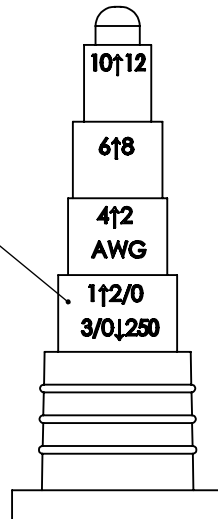

PART NUMBER	# OF PORTS	LENGTH
ISPB350-3	3	3.61
ISPB350-4	4	4.80
ISPB350-6	6	7.18

ROCKET

THREAD CAP

5/16 INTERNAL HEX PRESSURE SCREWS

350KCMIL - #12 AWG CONDUCTOR PORT

REF. LENGTH

CUT FOR APPROPRIATE WIRE SIZE

DETAIL VIEW OF ROCKET
1:1 SCALE

CONTACT NSI FOR SALES @ 800.321.5847

NOTES:

- CONNECTOR PRE-FILLED W/ OXIDE INHIBITOR.
- CONNECTOR MEETS OR EXCEEDS ANSI C119.4 SPECIFICATIONS.

POLARIS
SALES . CO . INC

PROPRIETARY AND CONFIDENTIAL

TITLE:
**350 BLACK
SUBMERSIBLE
PEDESTAL CONNECTOR**

NAME DATE
DRAWN BY S.PARRY 2/7/2013

DWG. NO.
ISPB350-SERIES

MATERIAL: 6061-T6511 ALUMINUM

SCALE: 1:2

SHEET: 1 OF 1