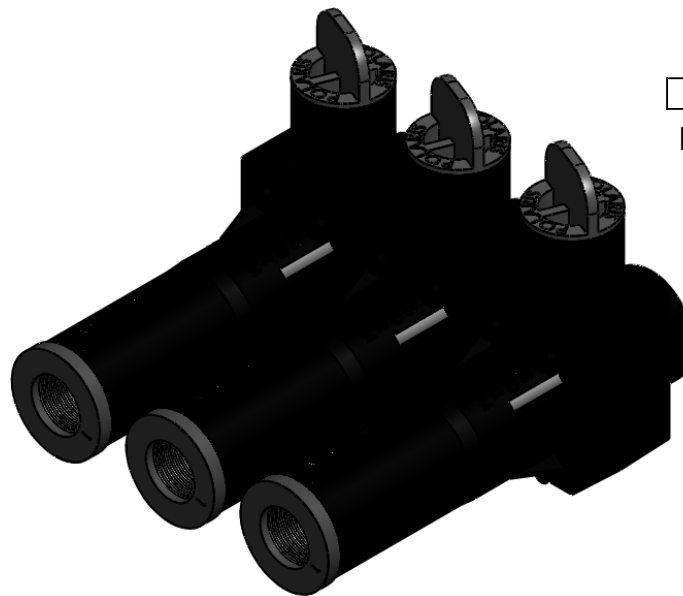

PART NUMBER	# OF PORTS	LENGTH
ISPB350-3	3	3.61
ISPB350-4	4	4.80
ISPB350-6	6	7.18

ROCKET

THREAD CAP

5/16 INTERNAL HEX PRESSURE SCREWS

350KCMIL - #12 AWG CONDUCTOR PORT

REF. LENGTH

CUT FOR APPROPRIATE WIRE SIZE

DETAIL VIEW OF ROCKET
1:1 SCALE

CONTACT NSI FOR SALES @ 800.321.5847

NOTES:

- CONNECTOR PRE-FILLED W/ OXIDE INHIBITOR.
- CONNECTOR MEETS OR EXCEEDS ANSI C119.4 SPECIFICATIONS.

POLARIS
SALES . CO . INC

PROPRIETARY AND CONFIDENTIAL

TITLE:
**350 BLACK
SUBMERSIBLE
PEDESTAL CONNECTOR**

NAME DATE
DRAWN BY S.PARRY 2/7/2013

DWG. NO.
ISPB350-SERIES

MATERIAL: 6061-T6511 ALUMINUM

SCALE: 1:2

SHEET: 1 OF 1