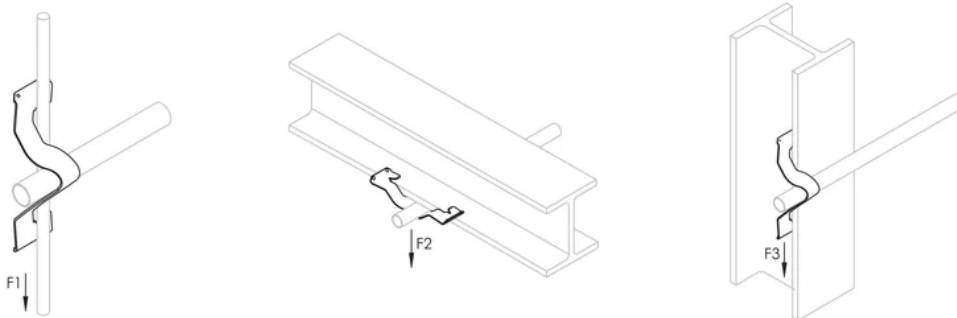

ADDITIONAL PRODUCT DETAILS

May require dedicated drop wire/rod and EC311. Consult local authority.

For horizontal application only when installing conduit.

Conduit Size	#10 or #12 Wire	#8 or #9 Wire	3/16" or 1/4" Rod	1/8" - 1/4" Flange	5/16" - 3/8" Flange	7/16" - 1/2" Flange
1/2" EMT	K8	K8	K8	K8	K12	K12
1/2" Rigid	K8	K12	K12	K12	K12	K16
3/4" EMT	K12	K12	K12	K12	K16	K16
3/4" Rigid	K12	K12	K16	K16	K20	K20
1" EMT	-	K16	K16	K16	K20	K20
1" Rigid	-	-	-	K20	K20	K20
1 1/4" EMT	-	K20	K20	K20	-	-

Cable Size	#12 Wire	#8, #9, #10 Wire
14-2 (.433" - .475" OD)	KX	KX
14-3 (.453" - .500" OD)	KX	KX
12-2 (.467" - .510" OD)	KX	KX
12-3 (.489" - .535" OD)	KX	K8

DIAGRAMS

WARNING

nVent products shall be installed and used only as indicated in nVent's product instruction sheets and training materials. Instruction sheets are available at www.nvent.com and from your nVent customer service representative. Improper installation, misuse, misapplication or other failure to completely follow nVent's instructions and warnings may cause product malfunction, property damage, serious bodily injury and death and/or void your warranty.