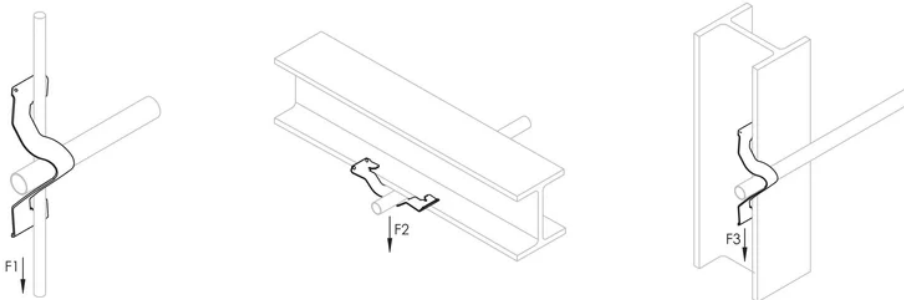

ADDITIONAL PRODUCT DETAILS

May require dedicated drop wire/rod and EC311. Consult local authority.

For horizontal application only when installing conduit.

Conduit Size	#10 or #12 Wire	#8 or #9 Wire	3/16" or 1/4" Rod	1/8" - 1/4" Flange	5/16" - 3/8" Flange	7/16" - 1/2" Flange
1/2" EMT	K8	K8	K8	K8	K12	K12
1/2" Rigid	K8	K12	K12	K12	K12	K16
3/4" EMT	K12	K12	K12	K12	K16	K16
3/4" Rigid	K12	K12	K16	K16	K20	K20
1" EMT	-	K16	K16	K16	K20	K20
1" Rigid	-	-	-	K20	K20	K20
1 1/4" EMT	-	K20	K20	K20	-	-

Cable Size	#12 Wire	#8, #9, #10 Wire
14-2 (.433" - .475" OD)	KX	KX
14-3 (.453" - .500" OD)	KX	KX
12-2 (.467" - .510" OD)	KX	KX
12-3 (.489" - .535" OD)	KX	K8

DIAGRAMS

WARNING

nVent products shall be installed and used only as indicated in nVent's product instruction sheets and training materials. Instruction sheets are available at www.nvent.com and from your nVent customer service representative. Improper installation, misuse, misapplication or other failure to completely follow nVent's instructions and warnings may cause product malfunction, property damage, serious bodily injury and death and/or void your warranty.