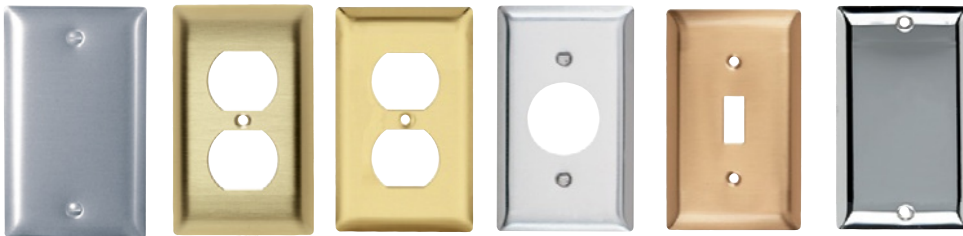

### Devices & Plastic Wall Plate Colors

Ivory    Light Almond    White    Green    Antique Brass    Dark Bronze    Nickel

Black    Blue    Brown    Gray    Orange    Red

See specific device and wall plate catalog charts for particular color availabilities.

### Metal Wall Plates

Metal Finish

Aluminum    Brass (Brushed)    Polished Brass    Stainless Steel    Brushed Bronze    Chrome