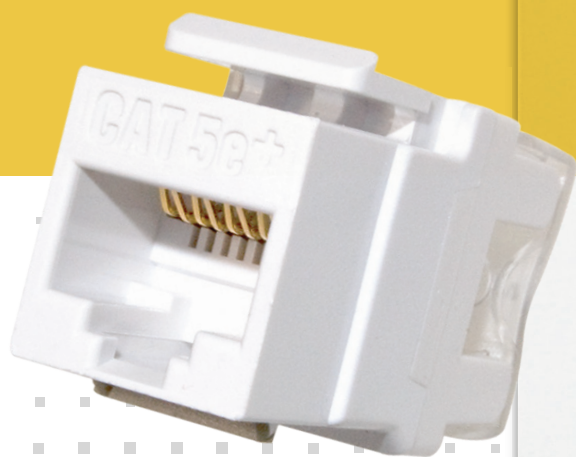

WALL PLATES, INSERTS & ENCLOSURES GUIDE

designed to be better.™

WALLPLATES & INSERTS

Our line of Keystone wall plates and Cat 5e, Cat6, Cat6a, F-Connectors, speaker binding posts and RCA inserts provide flexible setup options at any location.

DECORATOR STRAPS

We offer a series of pre-configured outlet straps for data, phone, video and home theater applications. Add a home theater strap to enable HD audio and video with a few simple connections, or quickly wire a home office using our pre-configured outlet straps that combine phone, data and video into a single decorator opening.

ENCLOSURES

Our durable enclosures range in size from 12 to 42 inches to suit any installation. Every enclosure is made in the USA and is compatible with all major module mounting schemes. They offer three 2.5" top openings for high capacity projects, side lances and side tabs for more flexible installation options. Available with hinged or screw-on doors, a Legrand enclosure is the easy choice for professional projects.