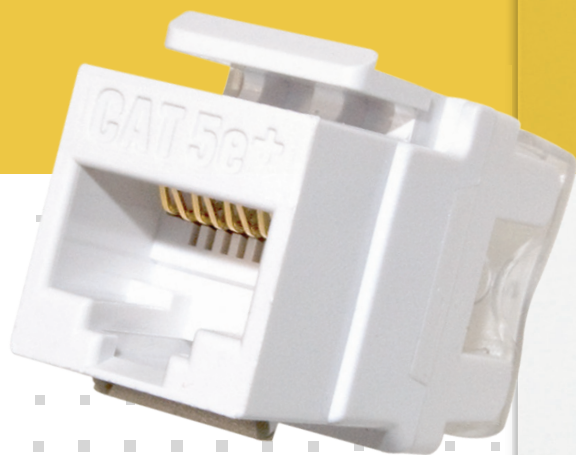

WALL PLATES, INSERTS & ENCLOSURES GUIDE

designed to be better.™

WALLPLATES & INSERTS

Our line of Keystone wall plates and Cat 5e, Cat6, Cat6a, F-Connectors, speaker binding posts and RCA inserts provide flexible setup options at any location.

DECORATOR STRAPS

We offer a series of pre-configured outlet straps for data, phone, video and home theater applications. Add a home theater strap to enable HD audio and video with a few simple connections, or quickly wire a home office using our pre-configured outlet straps that combine phone, data and video into a single decorator opening.

ENCLOSURES

Our durable enclosures range in size from 12 to 42 inches to suit any installation. Every enclosure is made in the USA and is compatible with all major module mounting schemes. They offer three 2.5" top openings for high capacity projects, side lances and side tabs for more flexible installation options. Available with hinged or screw-on doors, a Legrand enclosure is the easy choice for professional projects.